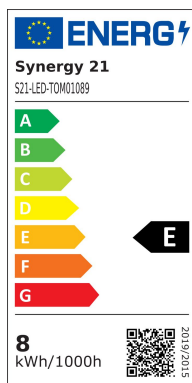

## Synergy 21 LED recessed ceiling spot Prometheus mini-max RGB-W V2

SYNERGY 21

kwh/1000h:	8,00
Lumens:	880
Watt:	8,0
Nominal Service Life:	35000 Std.
Switching Cycles:	50000
Opt. Ambient Temperature.:	25 °C

12 watt recessed ceiling spotlight  
Anodised aluminium surface, matt finish  
Power supply: 12 Volt  
Beam angle: 60 °  
LED chip: 3x4 Watt CREE MCE4CT  
Lumen: white 240lm  
Kelvin white: 3700-4000K  
Head diameter: 93 mm  
Total height: 80 mm  
Spring clip with plastic coating  
Frosted glass disc  
two-part, recessed ceiling ring and luminaire body with cooling

Bolt circle:  $\varnothing 74.4\text{mm}$  => saw  $\varnothing 75$  or  $\varnothing 76$

Energy efficiency class: A++  
kWh/1000h: 8