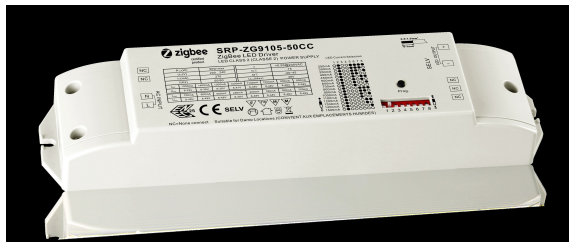

## Synergy 21 LED Controller EOS 10 ZigBee CC Controller+power supply 2-channel 75W CCT

Zigbee controller + power supply unit in one

Compatible with: Echo Plus speaker, Echo Show, Philips Hue, IKEA TRÅDFR, Homey, OSRAM LIGHTIFY Gateway.....ect

Dimming input: Zigbee

Dimming output: PWM

Dimming Range: 0-100%

Input Voltage: 200-240V AC

Power Factor: >0.95

Efficiency: >88%

Output Voltage: 8-48V

Output Current: 250/300/350/400/450/500/600/700/800/900/1000/1100/1200/1300/1400/1500mA

Output Power: 75W max

Output Channel: 2, CCT