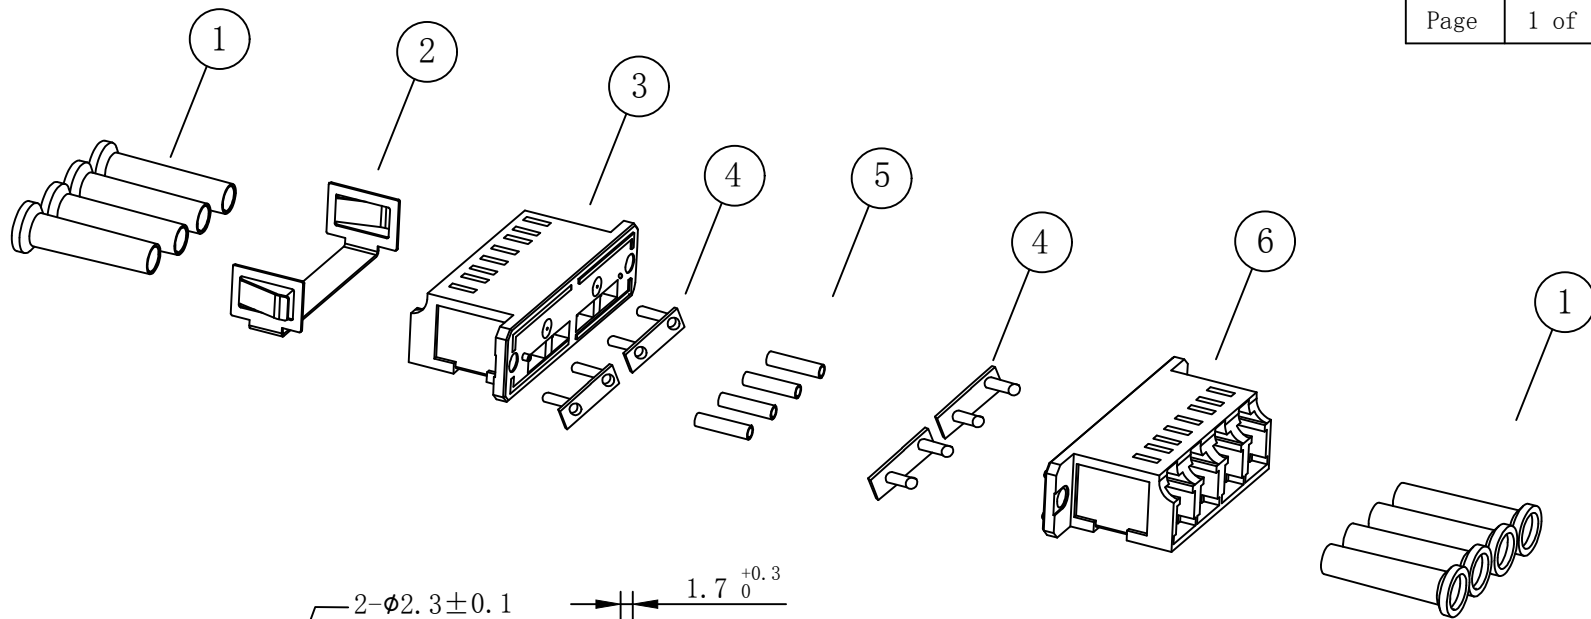

chart:

Item NO.	COLOR
S215689	Blue
	Beige
S215690	Aqua
	Green
S215691	Erika violet
	Lime Green

NOTE:
ROHS 2.0 and REACH Compliant

Insertion Loss (dB)	≤0.20
Operating Temperature(° C)	-40 ~+85
Storage Temperature(° C)	-40 ~+85

MATERIAL LIST:

⑥	LC Plastic Body Quad (SC Duplex footprint) color: see the chart	1pcs	
⑤	LC Sleeve ceramic	4pcs	
④	LC bush color: see the chart	4pcs	
③	LC Plastic Body Quad (SC Duplex footprint) color: see the chart	1pcs	
②	LC Metal Mount (SC Duplex footprint)	1pcs	
①	LC White Dust Cap	8pcs	
NO.	SPECIFICATION STANDARD	QT' Y	REMARK

SYNERGY 21					
CUSTOMER		ITEM NO.	See the chart		
PRODUCT NAME	LC Quad Plastic with Flange Adapter (SC DX Footprint)	manufacture country	CHINA	UNIT	mm
	NEW	DATE	2021-09-30	REV.	A
BY	CHK	REVISION RECORD MODIFICATIONS	DATE	SYNERGY 21	2021-09-30
				DRAWNBY	CHECKBY
				SYNERGY 21	SYNERGY 21
				APPOBY	DATE
				SYNERGY 21	2021-09-30