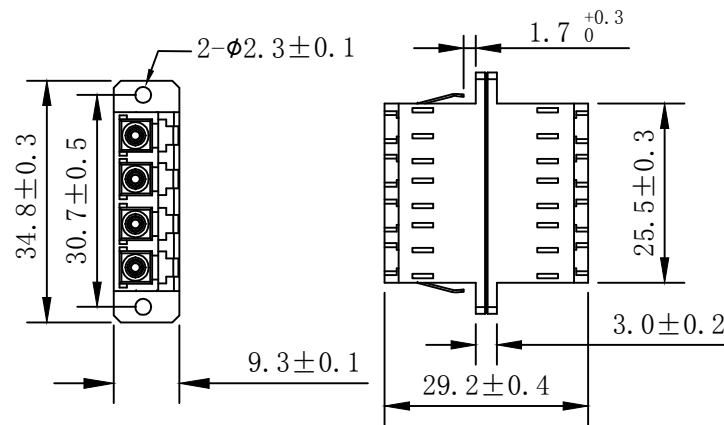

chart:

Item NO.	COLOR
S215689	Blue
	Beige
S215690	Aqua
	Green
S215691	Erika violet
	Lime Green

NOTE:
ROHS 2.0 and REACH Compliant

Insertion Loss (dB)	≤0.20
Operating Temperature(° C)	-40 ~+85
Storage Temperature(° C)	-40 ~+85

MATERIAL LIST:

⑥	LC Plastic Body Quad (SC Duplex footprint) color: see the chart	1pcs	
⑤	LC Sleeve ceramic	4pcs	
④	LC bush color: see the chart	4pcs	
③	LC Plastic Body Quad (SC Duplex footprint) color: see the chart	1pcs	
②	LC Metal Mount (SC Duplex footprint)	1pcs	
①	LC White Dust Cap	8pcs	
NO.	SPECIFICATION STANDARD	QT' Y	REMARK

SYNERGY 21					
CUSTOMER		ITEM NO.	See the chart		
PRODUCT NAME	LC Quad Plastic with Flange Adapter (SC DX Footprint)	manufacture country	CHINA	UNIT	mm
	NEW	DATE	2021-09-30	REV.	A
BY	CHK	REVISION RECORD MODIFICATIONS	DATE	SYNERGY 21	2021-09-30
				DRAWNBY	CHECKBY
				SYNERGY 21	SYNERGY 21
				APPOBY	DATE
				SYNERGY 21	2021-09-30