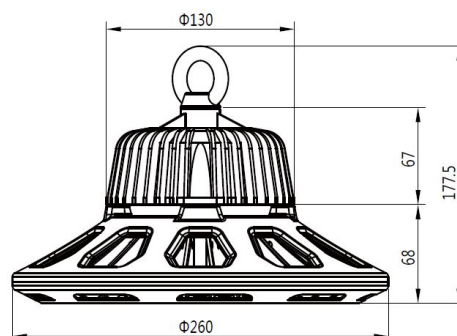

Product Description

1. 1, Compact and fasion design .Light weighted : 4.80kg
2. 2, Philips 3030 LED as light source , CR>80Ra
3. 3, MEAN WELL HBG Series power supply . PF>0.95
4. 4, High lumen efficiency : 135lm/w
5. 5, 5 years warranty .

Performance Summary

Input Power: 80W, 100W, 150W, 200W, 230W
CRI: >70Ra/80Ra
CCT: 3000k-6500K
Input Voltage:90-305Vac
Limited Warranty :5 years' warranty
High Efficacy Lifetime: 50000hours
Dimming:Non-dimmable & 1-10V Dimmable
Working Temperature : - 20°C – +45 °C(Amb)

Accessories

Part No.	Name
139690	Synergy 21 LED spot pendant light UFO add. Radar Kit S
142944	Synergy 21 LED spot pendant light UFO add. Wall bracket for UFO size S bracket long
142943	Synergy 21 LED spot pendant light UFO add. Wall bracket for UFO size S bracket short
144402	Synergy 21 LED spot pendant light UFO add. Ball cage S
148951	Synergy 21 LED spot pendant light UFO add. Lampshade S
148726	Synergy 21 - Waterproof connector 1:1