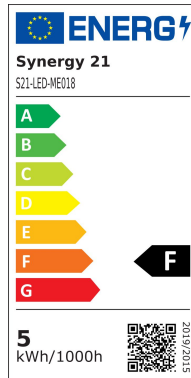

## Synergy 21 LED recessed ceiling spot Helios silver, square, surface-mounted frame

kwh/1000h:	5,50
Lumens:	398
Watt:	5,0
Nominal Service Life:	35000 Std.
Switching Cycles:	50000
Opt. Ambient Temperature.:	25 °C

## Attributes

Attribute	Value
Grösse:	55*55*19
LED - Gehäusefarbe:	silber
Weight:	0.2 Kg
Warranty:	60.00 Months