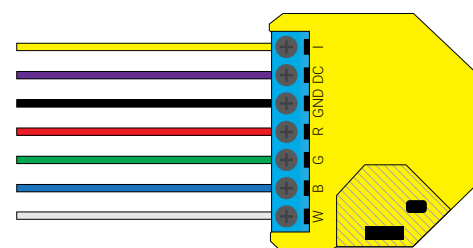

TECHNICAL SPECIFICATIONS

Interfaces	
Output interface	4 ways PWM: R/G/B/W 3 ways PWM: R/G/B 4 ways PWM: 4xWhite strips or 4x12/24v led bulbs
Interface	Reset button, AC 230V switch input
AC switch	On/OFF and Dimming function
WiFi Parameters and Features	
WiFi work mode	STA/AP/STA+AP/Smart Config
Security Specialty	None,WEP,WPA-PSK,WPA2-PSK (TKIP/AES)
WiFi Standard	IEEE 802.11b/g/n
WiFi Power	802.11b (CCK) 11Mbps: 20+/-1.5dBm
	802.11g (OFDM) 54Mbps: 15.5+/-1.5dBm
	802.11n(HT20@MCS7) 72.2Mbps: 14.5+/-1.5dBm
Frequency	2.4GHz-2.5GHz (2400M-2483.5M)
Antenna	Embedded
Power Input/output	
DC Power Input	12-24V
DC Power Output 12V	144W - combined power; 45W - per channel
DC Power Output 24V	288W - combined power; 90W - per channel
Standby Current	≤50mA
Work environment	
Working temperature	-10°C ÷ 50°C
Work humidity	5% to 95% (No condensing)
WiFi Range	Indoor: 35m, Outdoor: 60m (depending on the environment)
Dimensions (HxWxL)	43x38x14 mm

- Focus on 8~36W lamps such as drop-light, ceiling lamp, table lamp, down lamp or other
- Support 5 ways PWM, applied to control 5 colors LED(R/G/B/CW/WW),
- Offers mobile phone App, supporting iOS and Android
- Configure network via the mobile App
- Supports local and remote control
- Supports Weekly Schedules
- Supports Sunrise/Sunset time based Schedules
- 6 color effects

LEGEND:

- AC or DC on/off/dimming switch
- + 12/24V DC
- - 12/24V DC
- Red Light
- Green Light
- Blue Light
- White Light