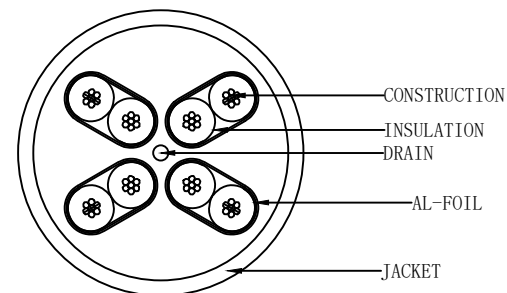

CAT6A U/FTP 4x2x32AWG/7 TPE/LSZH ISO11801 & EN50173 & ANSI/TIA568C.2 www.Synergy21.de **CE**

PIN OUT

MATERIAL LIST

③	CABLE	CAT. 6A U/FTP CABLE (32AWG BC*1P+AL-FOIL)*4+DRAIN+JACKET:LSZH-TPE, OD:3.8±0.2mm	1	
②	Over mold	75A PVC	2	
①	Plug	RJ45 8P8C Shielded Plug, PIN GOLD PLATED 3u", THE SHELL PLATED NICKEL, TRANSPARENT BLUE	2	
NO.	PARTS NAME	SPECIFICATION STANDARD	QT'Y	REMARK

NOTE:

1. Fluke Channel Test ISO 11801 channel Class Ea
2. ROHS 3.0 AND REACH compliant
3. Electrical test:100% open short & miss wire test;
4. Operating temperature:-20°C~+75°C
5. Minimum of the bending radius is 30mm
6. Flame retardant (IEC60332-1-2)
Low smoke(IEC 61034)
Halogen free(IEC 60754-2)

Hasia		change ITEM NO.	2022-03-21	A3	SYNERGY 21					
Hasia		change "ROSH 2.0" to "ROSH 3.0"	2022-02-25	A2	CUSTOMER		ITEM NO.	See The Chart		
		Change the Jacket	2022-02-14	A1	PRODUCT NAME	Cat. 6A U/FTP Patch cord Slim Type LSZH-TPE	manufacture country:	CHINA	UNIT	MM
		NEW	2021-01-23	A	DRAWNBY	CHECKBY	APPROVE	DATE		
BY	CHK	REVISION RECORD MODIFICATION	DATE	REV.	SYNERGY 21	SYNERGY 21	SYNERGY 21	2021-01-23		

COLOR:GREEN PANTONE 3278C	
ITEM	LENGTH/mm
S217350V2	150±5
S217351V2	250±10
S217352V2	500±15
S217353V2	1000±20
S217354V2	1500±30
S217355V2	2000±30
S217356V2	3000±50
S217357V2	5000±100
S217358V2	7500±200
S217359V2	10000±200