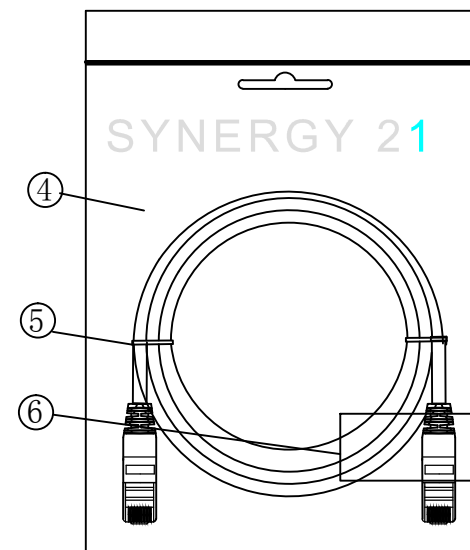

CHART

COLOR:GREY (PANTONE 420C)		
ITEM NO.	LENGTH	PACKING
S215100	250±30	SYNERGY 21 BAG A
S215107	500±30	SYNERGY 21 BAG A
S215114	1000±30	SYNERGY 21 BAG A
S215120	1500±50	SYNERGY 21 BAG A
S215127	2000±50	SYNERGY 21 BAG A
S215134	3000±70	SYNERGY 21 BAG A
S215141	5000±70	SYNERGY 21 BAG B
S215148	7500±150	SYNERGY 21 BAG B
S215155	10000±200	SYNERGY 21 BAG B
S215162	15000±200	SYNERGY 21 BAG C
S215169	20000±300	SYNERGY 21 BAG C
S215175	25000±300	SYNERGY 21 BAG C
S215181	30000±300	SYNERGY 21 BAG D
S215198	40000±400	SYNERGY 21 BAG D
S215199	50000±400	SYNERGY 21 BAG D

					SYNERGY 21					
					CUSTOMER NO.		ITEM NO.	SEE THE CHART		
					PRODUCT NAME	CAT. 5e/Class D SF/UTP PVC	manufacture country:	CHINA	UNIT	MM
		NEW	2009-04-21	A	DRAWNBY	CHECKBY	APPOBY	DATE		
BY	CHK	REVISION RECORD MODIFICATIONS	DATE	REV.	SYNERGY 21	SYNERGY 21	SYNERGY 21	2012-08-06		