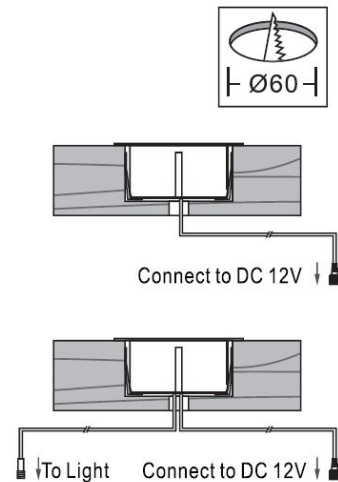

Synergy 21 LED in-ground floodlight ARGOS round in-G-D IP67 ww

kwh/1000h:	2,75
Lumens:	200
Watt:	2,5
Nominal Service Life:	35000 Std.
Switching Cycles:	50000
Opt. Ambient Temperature.:	25 °C

Voltage: DC 12V
Power: 2,5W
LED light colour: ww 3000K ±150
Brightness: 200lm LED: 30 pieces high power
Cover: tempered glass, loadable up to 100kg
Material: SUS304 PC
Protection class: IP67
Size: Ø 80mm, height 26mm
Installation dimension: Ø 60mm
Connection cable: 2*AWG22(2-pole) with IP67 plug

Energy efficiency class: A+
kWh/1000h: 2.75

Attributes

Attribute	Value
CC oder CV:	CV
Dimmbar:	abhängig vom Netzteil
Grösse:	80*26

Attribute	Value
LED - Gehäusefarbe:	silber
LED - Gehäusematerial:	SUS304 + PC
Lichtfarbe:	warmweiß
Lichtfarbe in Kelvin:	3000
Lumen:	200
Schutzklasse:	IP67
Volt:	12
Weight:	0.3 Kg
Warranty:	60.00 Months

Additional Images

* General Controller is used to control the RGB light.

Set 2: Connect to Driver

Set 3: Connect to Solar Panel

Accessories

Part No.	Name
156522	Synergy 21 LED in-ground spotlight ARGOS with solar panel inc. rechargeable battery 10W
156529	Synergy 21 ARGOS LED in-ground spotlight with solar panel
109456	Synergy 21 LED recessed floor floodlight ARGOS with power supply 12V / 3W IP67
109457	Synergy 21 LED in ground ARGOS zub power supply 12V / 8W IP67
109458	Synergy 21 LED in ground ARGOS zub power supply 12V / 30W IP67
109461	Synergy 21 LED in ground ARGOS zub extension cable IP67 1m
109462	Synergy 21 LED in ground ARGOS zub Extension Cable IP67 2m
109463	Synergy 21 LED in ground ARGOS zub Extension Cable IP67 3m
109469	Synergy 21 LED in ground ARGOS zub Tee IP67
109473	Synergy 21 LED in ground ARGOS zub end cap IP67
113976	Synergy 21 LED recessed floor floodlight ARGOS with extension cable IP67 1m
178007	Synergy 21 LED recessed floor spotlight ARGOS with single color dimmer IP67
109460	Synergy 21 ARGOS LED in-ground spotlight with twilight sensor IP67
109471	Synergy 21 LED recessed floor spotlight ARGOS with junction box IP67