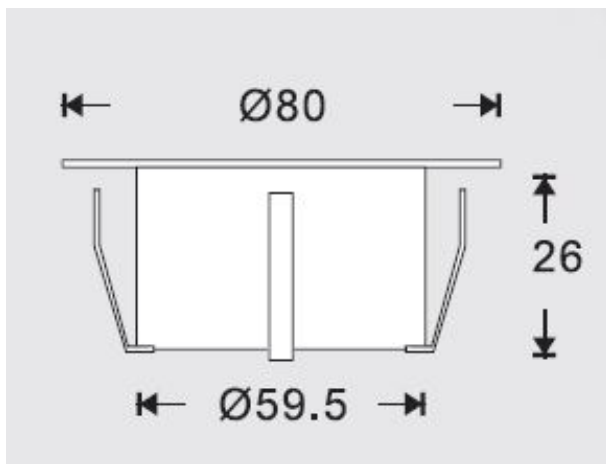

Attribute	Value
LED - Gehäusefarbe:	silber
LED - Gehäusematerial:	SUS304 + PC
Lichtfarbe:	warmweiß
Lichtfarbe in Kelvin:	3000
Lumen:	200
Schutzklasse:	IP67
Volt:	12
Weight:	0.3 Kg
Warranty:	60.00 Months

Additional Images