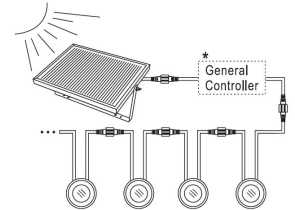

Synergy 21 LED in-ground floodlight ARGOS round in-G-D IP67 ww

kwh/1000h:	2,75
Lumens:	200
Watt:	2,5
Nominal Service Life:	35000 Std.
Switching Cycles:	50000
Opt. Ambient Temperature.:	25 °C

Voltage: DC 12V
Power: 2,5W
LED light colour: ww 3000K ±150
Brightness: 200lm LED: 30 pieces high power
Cover: tempered glass, loadable up to 100kg
Material: SUS304 PC
Protection class: IP67
Size: Ø 80mm, height 26mm
Installation dimension: Ø 60mm
Connection cable: 2*AWG22(2-pole) with IP67 plug

Additional Images

* General Controller is used to control the RGB light.

Set 2: Connect to Driver

Set 3: Connect to Solar Panel

Accessories

Part No.	Name
156522	Synergy 21 LED in-ground spotlight ARGOS with solar panel inc. rechargeable battery 10W
156529	Synergy 21 ARGOS LED in-ground spotlight with solar panel
109456	Synergy 21 LED recessed floor floodlight ARGOS with power supply 12V / 3W IP67
109457	Synergy 21 LED in ground ARGOS zub power supply 12V / 8W IP67
109458	Synergy 21 LED in ground ARGOS zub power supply 12V / 30W IP67
109461	Synergy 21 LED in ground ARGOS zub extension cable IP67 1m
109462	Synergy 21 LED in ground ARGOS zub Extension Cable IP67 2m
109463	Synergy 21 LED in ground ARGOS zub Extension Cable IP67 3m
109469	Synergy 21 LED in ground ARGOS zub Tee IP67
109473	Synergy 21 LED in ground ARGOS zub end cap IP67
113976	Synergy 21 LED recessed floor floodlight ARGOS with extension cable IP67 1m
178007	Synergy 21 LED recessed floor spotlight ARGOS with single color dimmer IP67
109460	Synergy 21 ARGOS LED in-ground spotlight with twilight sensor IP67
109471	Synergy 21 LED recessed floor spotlight ARGOS with junction box IP67