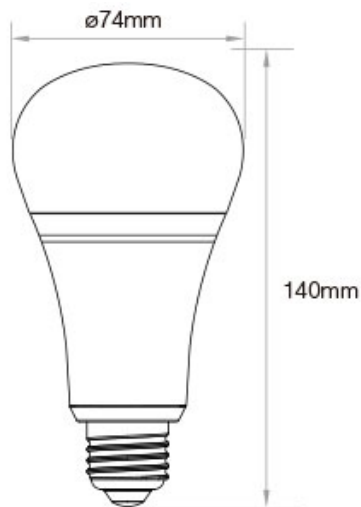

Brightness dimming
Touch the brightness slider to dim the light with soft light and no flicker.
Compatible with FUT089, FUT092, B8, B4, T4 remote controller.

0.1%
Brightness dimming precision

* Remote controller purchased separately

2.4GHz remote control Smartphone APP control

Wireless remote and smartphone control, realize the multi-functional setting, experience smart home life

* Need WiFi IBox for smartphone APP control

Group Control
Group the lamps with remote or smartphone, each zone controlled independently

Zone
More

High light transmittance & imported LED chips

High light transmittance, high quality and high CRI chips make the lamp lifespan longer

50000h
LED chips lifespan