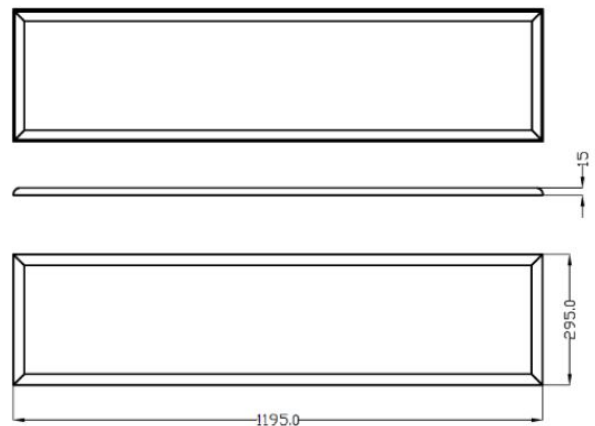

Attribute	Value
Abstrahlwinkel:	240
Ampere:	1.05
CRI:	80
Dimmbar:	Nein
Grösse:	300*1200
LED - Gehäusefarbe:	weiß
Lichtfarbe:	neutralweiß
Lichtfarbe in Kelvin:	4000
Lumen:	3400
Weight:	2.3 Kg
Warranty:	60.00 Months

Additional Images

40W, 300*1200mm