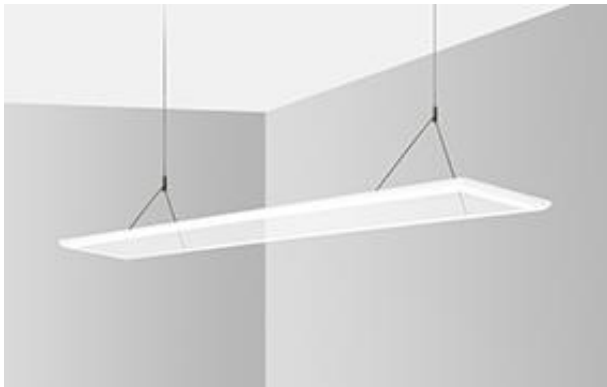

Attribute	Value
Abstrahlwinkel:	240
Ampere:	1.05
CRI:	80
Dimmbar:	Nein
Grösse:	300*1200
LED - Gehäusefarbe:	weiß
Lichtfarbe:	neutralweiß
Lichtfarbe in Kelvin:	4000
Lumen:	3400
Weight:	2.3 Kg
Warranty:	60.00 Months

Additional Images

40W, 300*1200mm