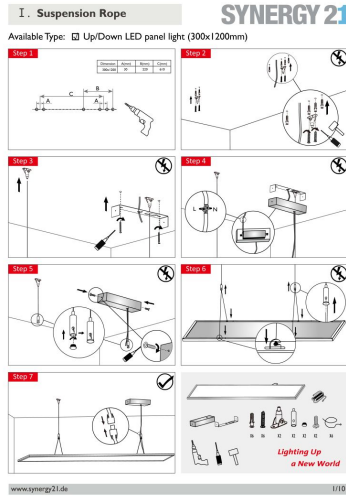

Frame colour: white
Power consumption: 40Watt
Number of lumens: 3400lm (total) 50%UP 50%DOWN
Light colour: 4000k
MacAdam/SDCM = 3
Colour rendering: >CRI 80
Beam angle: 240° (total)
120°(downwards)
120° (upwards)
Protection class: IP20 and IK08
Operating temperature: -20°C to +60°C (Amb.)
Power supply: 1050mA, see accessories for power supply unit
Size: 295mm x 1195mm x 15mm
Mounting kit incl.

Additional Images

40W, 300*1200mm

Accessories

Part No.	Name
131690	Synergy 21 LED light panel 300*1200 Up& Down or Pontos transparent cable for power supply unit
127397	Mean Well power supply - CC Driver 1050mA 34~57V Triac dimm
134899	Synergy 21 Netzteil - Einschaltstrombegrenzer OSRAM
167277	Mean Well power supply - CC Driver 1050mA ~190V 0-10V dimm
167278	Mean Well power supply - CC Driver 1050mA ~238V 0-10V dimm
167276	Mean Well power supply - CC Driver 1050mA ~215V 0-10V dimm