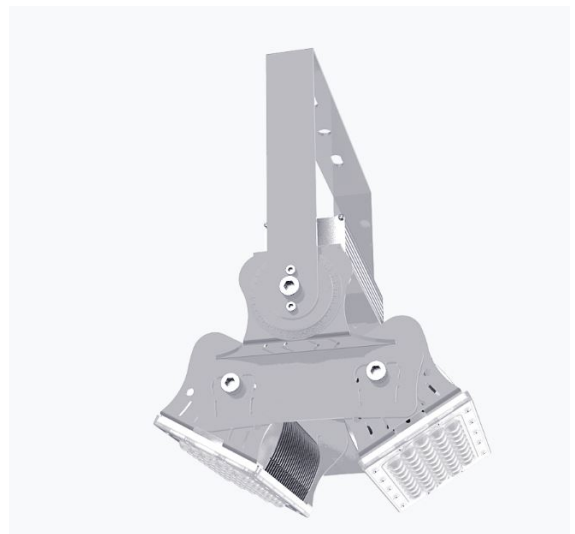

Synergy 21 LED object/stadium spotlight Hyperion 200W IP65 nw

kwh/1000h:	200,00
Lumens:	32000
Watt:	200,0
Nominal Service Life:	35000 Std.
Switching Cycles:	50000
Opt. Ambient Temperature.:	25 °C

Operating voltage: AC 90-305V, 50/60Hz
Watt: 200W (Also available with 120W on request.)
LED: 96pcs Lumileds
Power supply unit: MeanWell
Beam angle: Lens 10°, light heads variably adjustable (swivelling and tilting)
Beam angles of 30°, 60°, 90° or 120° also available on request.
Lumen: 32,000lm
Efficiency: 160Lm/Watt
Light colour: 4000K
CRI: Ra>70
Dimmable: no (Dimmable models such as DALI or 0-10V on request)
Housing: Aluminium
Operating temperature: -40°C to +60°C
Protection class: IP65
Dimensions: 300*250*330mm

Energy efficiency class: A++
kWh/1000h: 200

The connection of electrical components and systems may only be carried out by only be carried out by qualified specialists!

Attributes

Attribute	Value
Abstrahlwinkel:	60
CRI:	>80
Dimmbar:	nein
Grösse:	300*250*330
LED - Gehäusefarbe:	silber
LED - Gehäusematerial:	Aluminium
Lichtfarbe:	neutralweiß
Lichtfarbe in Kelvin:	4000
Lumen:	32000
Schutzklasse:	IP65
Volt:	230
Weight:	5.1 Kg
Warranty:	60.00 Months

Additional Images

Accessories

Part No.	Name
148726	Synergy 21 - Waterproof connector 1:1
148727	Synergy 21 - Waterproof connector 1:2
148730	Synergy 21 - Waterproof connector box 3 ports
148729	Synergy 21 - Waterproof connector box 3 ports transparent
148728	Synergy 21 - Waterproof connector box 4 ports
147265	Netzkabel 230V Schutzkontakt CEE7(Stecker)->Open End mit Adernendhülsen, 1,8m,Black
178595	Synergy 21 LED object/stadium spotlight Hyperion with lens 30°
178641	Synergy 21 LED object/stadium spotlight Hyperion with lens 60°
178642	Synergy 21 LED object/stadium spotlight Hyperion with 90° lens
178643	Synergy 21 LED object/stadium spotlight Hyperion with 120° lens