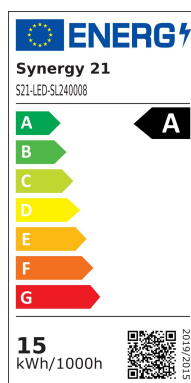

Synergy 21 LED Tube T8 120cm NW, 200LM/W 10W/15W switchable

kwh/1000h:	15,00
Lumens:	3500
Watt:	15,0
Nominal Service Life:	35000 Std.
Switching Cycles:	50000
Opt. Ambient Temperature.:	25 °C

This **LED tube** offers an excellent combination of efficiency and flexibility for your lighting needs. With a **single-sided power supply** and a power consumption of **10 watts or 15 watts**, it delivers an impressive light output of **2000 lumens** or **3500 lumens** with an efficiency of **200lm/W**.

The warranty is covered by a **5-year guarantee**, which gives you additional security and confidence in the longevity of the product.

LED Tube (tube)
powered from one side
Power consumption: 10 and 15 watts
Lumen: 200lm/W, 2000/3500 Lm
Input: 100-240VAC, 50/60HZ
Light colour: neutral white

Kelvin: 4000K±250
CRI: >80
Beam angle: 140°
Length: 1200 mm
Diameter: 27 mm
Base: T8, rotatable
Material: Polycarbonate (frosted glass look)
Operating temperature: -20°C ~ 48°C
kWh/1000h: 10/15

5 year guarantee

Attributes

Attribute	Value
Abstrahlwinkel:	140
Betriebstemperatur:	-1 bis +45
CRI:	>80
Dimmbar:	nein
Grösse:	1500*26
LED - Gehäusematerial:	PC
Lichtfarbe:	neutralweiß
Lichtfarbe in Kelvin:	4100
Lumen:	3500
Sockel:	T8
Volt:	230
Weight:	0.3 Kg
Warranty:	60.00 Months