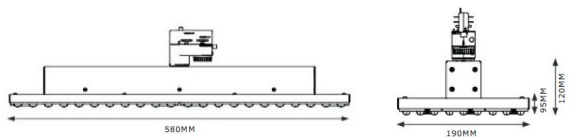

PI	Po	Irated	1	2	3
72W	60W	1800mA	—	—	—
66W	56W	1700mA	ON	—	—
62W	53W	1600mA	—	ON	—
58W	50W	1500mA	ON	ON	—
54W	46W	1400mA	—	—	ON
50W	43W	1300mA	ON	—	ON
46W	40W	1200mA	—	ON	ON
42W	36W	1100mA	ON	ON	ON

6x90°(WB)