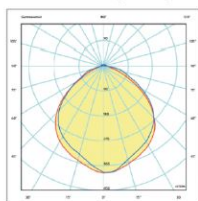

PI	Po	Irated	1	2	3
72W	60W	1800mA	—	—	—
66W	56W	1700mA	ON	—	—
62W	53W	1600mA	—	ON	—
58W	50W	1500mA	ON	ON	—
54W	46W	1400mA	—	—	ON
50W	43W	1300mA	ON	—	ON
46W	40W	1200mA	—	ON	ON
42W	36W	1100mA	ON	ON	ON

6x90°(WB)