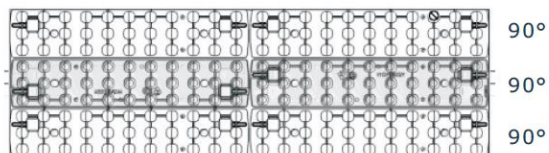

Synergy 21 LED track series for track-plate standard WB ww2

kwh/1000h:	79,20
Lumens:	8900
Watt:	72,0
Nominal Service Life:	40000 Std.
Switching Cycles:	50000
Opt. Ambient Temperature.:	25 °C

LED module for Synergy21 LED RailLine LED track system Powergear
Size: 580x190x120mm (LxWxH)
Colour: black RAL9006
Lumen: 9300lm @72W
Light colour: 3000K \pm 250, RA>83
Beam angle: 90°
Watt: 72W can adjust to 66W/62W/58W/54W/50W/46W/42W
Cabling: Track adapter, ERCO compatible
Protection class: IP20 / IK06

6x90°(WB)

Accessories

Part No.	Name
143499	Synergy 21 by EUTRAC 3~AUFBAUSCHIENEN-Set, Weiss, 6 meter