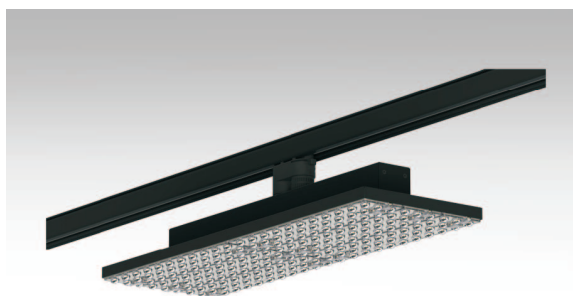

Synergy 21 LED track series for track-plate standard WB ww2

kwh/1000h:	79,20
Lumens:	8900
Watt:	72,0
Nominal Service Life:	40000 Std.
Switching Cycles:	50000
Opt. Ambient Temperature.:	25 °C

LED module for Synergy21 LED RailLine LED track system Powergear
Size: 580x190x120mm (LxWxH)
Colour: black RAL9006
Lumen: 9300lm @72W
Light colour: 3000K \pm 250, RA>83
Beam angle: 90°
Watt: 72W can adjust to 66W/62W/58W/54W/50W/46W/42W
Cabling: Track adapter, ERCO compatible
Protection class: IP20 / IK06

5-year guarantee, ENEC and IK06 certified

Energy efficiency class: A++
kWh/1000h: 79.2

Additional Images

PI	Po	Irated	1	2	3
72W	60W	1800mA	—	—	—
66W	56W	1700mA	ON	—	—
62W	53W	1600mA	—	ON	—
58W	50W	1500mA	ON	ON	—
54W	46W	1400mA	—	—	ON
50W	43W	1300mA	ON	—	ON
46W	40W	1200mA	—	ON	ON
42W	36W	1100mA	ON	ON	ON

6x90°(WB)

Accessories

Part No.	Name
143499	Synergy 21 by EUTRAC 3~AUFBAUSCHIENEN-Set, Weiss, 6 meter