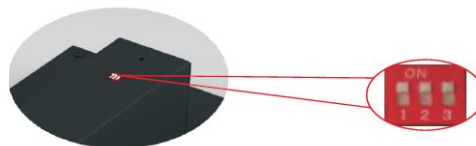

PI	Po	Irated	1	2	3
72W	60W	1800mA	—	—	—
66W	56W	1700mA	ON	—	—
62W	53W	1600mA	—	ON	—
58W	50W	1500mA	ON	ON	—
54W	46W	1400mA	—	—	ON
50W	43W	1300mA	ON	—	ON
46W	40W	1200mA	—	ON	ON
42W	36W	1100mA	ON	ON	ON

6x90°(WB)