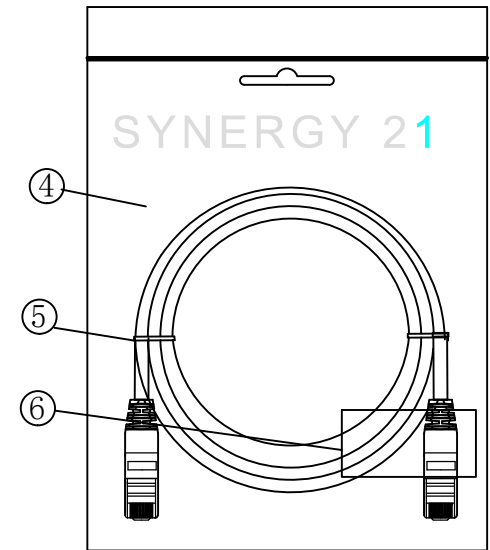

COLOR:BLACK PANTONE BLACK 3C		
ITEM	LENGTH (mm)	PACKING
S216931	150±5	SYNERGY 21 Bag A
S216915	250±10	SYNERGY 21 Bag A
S216916	500±15	SYNERGY 21 Bag A
S216917	1000±30	SYNERGY 21 Bag A
S216918	1500±30	SYNERGY 21 Bag A
S216919	2000±30	SYNERGY 21 Bag A
S216920	3000±50	SYNERGY 21 Bag A
S216921	5000±200	SYNERGY 21 Bag B
S216922	7500±200	SYNERGY 21 Bag B
S216923	10000±200	SYNERGY 21 Bag B
S216924	15000±300	SYNERGY 21 Bag C
S216925	20000±300	SYNERGY 21 Bag C
S216926	25000±300	SYNERGY 21 Bag C
S216927	30000±300	SYNERGY 21 Bag D
S216928	40000±500	SYNERGY 21 Bag D
S216929	50000±500	SYNERGY 21 Bag D

COLOR:RED PANTONE 199C		
ITEM	LENGTH (mm)	PACKING
S216689	150±5	SYNERGY 21 Bag A
S216690	250±10	SYNERGY 21 Bag A
S216691	500±15	SYNERGY 21 Bag A
S216692	1000±30	SYNERGY 21 Bag A
S216693	1500±30	SYNERGY 21 Bag A
S216694	2000±30	SYNERGY 21 Bag A
S216695	3000±50	SYNERGY 21 Bag A
S216696	5000±200	SYNERGY 21 Bag B
S216697	7500±200	SYNERGY 21 Bag B
S216698	10000±200	SYNERGY 21 Bag B
S216699	15000±300	SYNERGY 21 Bag C

Hasia		ADD RED CABLE	2022-05-10	A7	
		NEW	2015-01-20	A	
BY	CHK	REVISION RECORD MODIFICATIONS	DATE	REV.	

SYNERGY 21					
CUSTOMER NO.		ITEM NO.		SEE THE CHART	
PRODUCT NAME	CAT. 6 S/FTP PATCH CORD TPE LSZH	manufacture country:	CHINA	UNIT	MM
DRAWNBY		CHECKBY	APPOBY	DATE	
SYNERGY 21		SYNERGY 21		SYNERGY 21 2015-01-20