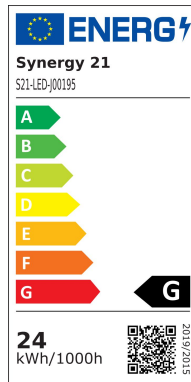

Synergy 21 LED round light transparent 24W QL ww

kwh/1000h:	24,00
Lumens:	2160
Watt:	24,0
Nominal Service Life:	35000 Std.
Switching Cycles:	50000
Opt. Ambient Temperature.:	25 °C

Synergy 21 LED round light transparent
Light-conducting lampshade: square (QL)
Connection: 200-240 V/AC
Wattage: 24 watts
Lumen: 2160lm
CRI: >80
Light colour: warm white
Kelvin: 3000 ±200K
Operating temperature: -20° +45° C
Beam angle: 360°
Size: Ø420mm
Height: 46mm
Weight: 1200 g
Protection class: IP20 / IK05

Mounting:
Clamp block in the lamp
2 mounting screws included.

Energy efficiency class: A+
kWh/1000h: 24

Image similar

Attributes

Attribute	Value
Abstrahlwinkel:	360
Betriebstemperatur:	-20 bis +45
CRI:	>80
Dimmbar:	nein
Grösse:	420*420*46
LED - Gehäusefarbe:	transparent
LED - Gehäusematerial:	Kunststoff
Lichtfarbe:	warmweiß
Lichtfarbe in Kelvin:	3000
Lumen:	2160
Schutzklasse:	IP20
Volt:	230
Weight:	1.2 Kg
Warranty:	60.00 Months

Additional Images

Dimension

Power	A	B	C
12W	[290] 11.3"	[0163] 06.42"	[42] 1.65"
18W	[350] 13.8"	[0212] 08.35"	[46] 1.81"
24W	[390] 15.4"	[0212] 08.35"	[46] 1.81"