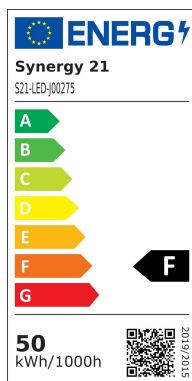

Synergy 21 LED light panel 300*1200 neutral white 45W V4 white

SYNERGY 21

kwh/1000h:	50,00
Lumens:	4500
Watt:	45,0
Nominal Service Life:	35000 Std.
Switching Cycles:	50000
Opt. Ambient Temperature.:	25 °C

Ultra Slim LED Panel Light

Frame colour: white
 Power consumption: 45Watt, 1050mA
 Lumen output: 4500lm
 Neutral white: 4200K, CRI>80, 120°
 MacAdam/SDCM = 3
 Protection class: IP20
 Operating temperature: 0° to +40°
 Power supply: Power supply unit not included in scope of delivery
 Power supply: 1050mA, see accessories
 Size: 300mm x 1200mm x 12mm

Energy efficiency class: A
 kWh/1000h: 50

Attributes

Attribute	Value
Abstrahlwinkel:	120
Ampere:	1.05

Attribute	Value
CRI:	80
Dimmbar:	Nein
Grösse:	300*1200
LED - Gehäusefarbe:	weiß
Lichtfarbe:	neutralweiß
Lichtfarbe in Kelvin:	4200
Lumen:	4500
Weight:	3.6 Kg
Warranty:	24.00 Months