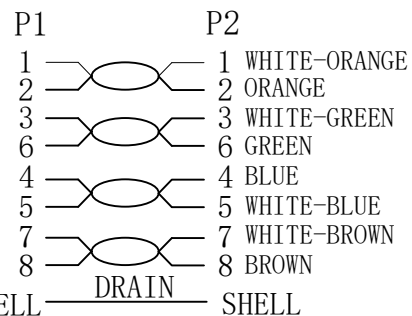

WIRING DIAGRAM

NOTE:

1. 100% OPEN SHORT, MISS WIRE TEST
2. Fluke Channel test:
   Test limit:ISO 11801 CHANNEL CLASS E
3. ROHS 3.0 AND REACH COMPLIANT
4. Operating temperature:-20°C~+75°C
5. Halogen free(IEC 60754-2)

MATERIAL LIST

③	OVER MOLD	75A PVC	2	
②	CONNECTOR	RJ45 8P8C shielded Plug, Pin Gold Plated 3U", Transparent red	2	
①	CABLE	CAT.6 U/FTP CABLE(32AWG BC*1P+AL-FOIL)*4+DRAIN JACKET:Super Flex TPE, OD:T=2.0±0.2mm W=6.5±0.2MM	1	
NO.	PARTS NAME	SPECIFICATION STANDARD	QT' Y	REMARK

SYNERGY 21					
CUSTOMER				ITEM NO.	See The Chart
Hasia	change "ROSH 2.0" to "ROSH 3.0"			2022-02-25	A1
	PRODUCT NAME	CAT.6/Class D U/FTP Flat 32AWG Patch cord TPE	manufacture country:	CHINA	UNIT MM
	DRAWNBY	CHECKBY	APPROVE	DATE	
BY	CHK	REVISION RECORD MODIFICATION	DATE	REV.	SYNERGY 21 SYNERGY 21 SYNERGY 21 2021-01-23