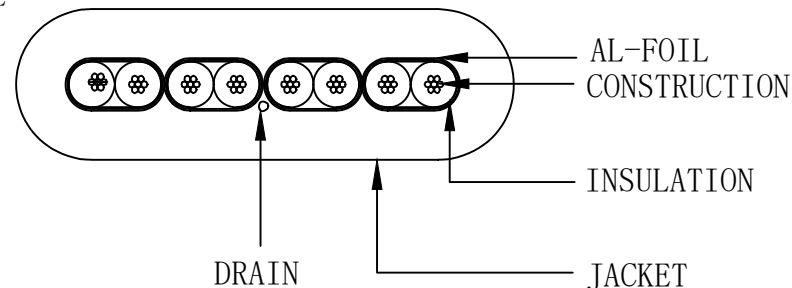

WIRING DIAGRAM

NOTE:

- 100% OPEN SHORT, MISS WIRE TEST
- Fluke Channel test:
Test limit:ISO 11801 CHANNEL CLASS E
- ROHS 3.0 AND REACH COMPLIANT
- Operating temperature:-20°C~+75°C
- Halogen free(IEC 60754-2)

MATERIAL LIST

③	OVER MOLD	75A PVC	2	
②	CONNECTOR	RJ45 8P8C shielded Plug, Pin Gold Plated 3U", Transparent red	2	
①	CABLE	CAT.6 U/FTP CABLE(32AWG BC*1P+AL-FOIL)*4+DRAIN JACKET:Super Flex TPE, OD:T=2.0±0.2mm W=6.5±0.2MM	1	
NO.	PARTS NAME	SPECIFICATION STANDARD	QT' Y	REMARK

SYNERGY 21					
CUSTOMER				ITEM NO.	See The Chart
Hasia	change "ROSH 2.0" to "ROSH 3.0"			2022-02-25	A1
	PRODUCT NAME	CAT.6/Class D U/FTP Flat 32AWG Patch cord TPE	manufacture country:	CHINA	UNIT MM
	DRAWNBY	CHECKBY	APPROVE	DATE	
BY	CHK	REVISION RECORD MODIFICATION	DATE	REV.	SYNERGY 21 SYNERGY 21 SYNERGY 21 2021-01-23