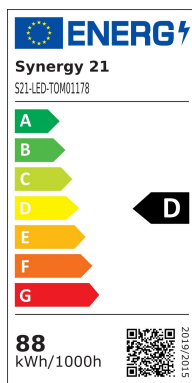

## Synergy 21 LED SMD Power LED Chip 80W warm white V3

kwh/1000h:	88,00
Lumens:	9500
Watt:	80,0
Nominal Service Life:	35000 Std.
Switching Cycles:	50000
Opt. Ambient Temperature.:	25 °C

Power LED  
80 Watt warm white 3000K ±250  
26-30V, 2800mA (8\*10)  
9500LM  
Size: 41x55x4mm

Energy efficiency class: A+  
kWh/1000h: 88