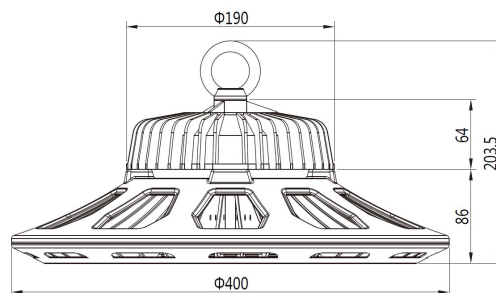

Weight:4.80Kg

Product Description

1. 1, Compact and fasion design .Light weighted : 4.80kg
2. 2, Philips 3030 LED as light source , CRI>80Ra
3. 3, MEAN WELL HBG Series power supply . PF>0.95
4. 4, High lumen efficiency : 135lm/w
5. 5, 5 years warranty .

Performance Summary

Input Power: 80W, 100W, 150W, 200W, 230W
CRI: >70Ra/80Ra
CCT: 3000k-6500K
Input Voltage:90-305Vac
Limited Warranty :5 years' warranty
High Efficacy L.lifetime: 50000hours
Dimming:Non-dimmable & 1-10V Dimmable
Working Temperature : - 20°C – +45 °C(Amb)

Accessories

Part No.	Name
139692	Synergy 21 LED Spot Pendelleuchte UFO zub. Radar Kit L
142948	Synergy 21 LED spot pendant light UFO add. Wall bracket for UFO size L bracket long
142947	Synergy 21 LED spot pendant light UFO add. Wall bracket for UFO size L bracket short
144400	Synergy 21 LED spot pendant light UFO add. Ball cage L
148949	Synergy 21 LED spot pendant light UFO add. Lampshade L
124243	Mean Well power supply unit - DALI Controller