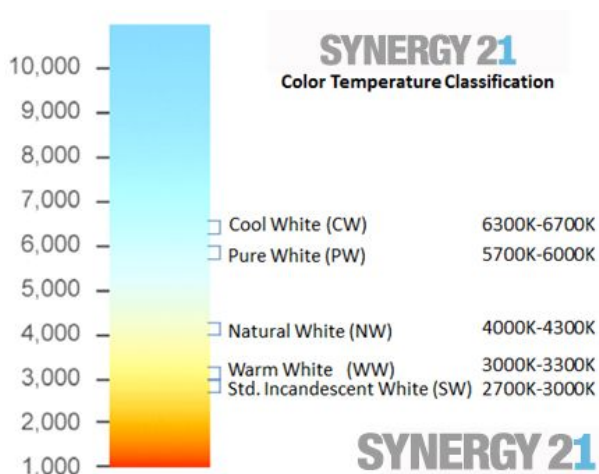

Attributes

Attribute	Value
Abstrahlwinkel:	120
CRI:	80
Dimmbar:	abhängig vom Netzteil
Grösse:	620*620
LED - Gehäusefarbe:	weiß
Lichtfarbe:	neutralweiß
Lichtfarbe in Kelvin:	4000
Lumen:	3500
Schutzklasse:	IP65
Weight:	4.6 Kg
Warranty:	60.00 Months

Additional Images

Accessories