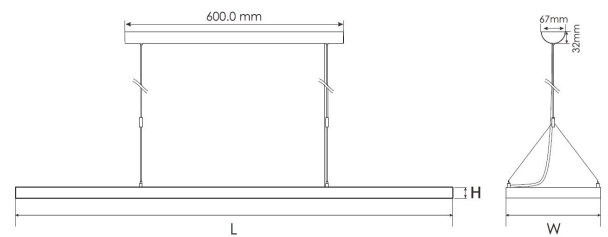

Frame colour: grey/silver RAL9006
Power consumption: 60Watt, 20W up, 40W down
Lumen output: 5750lm
Neutral white: 4100k ±150
Colour rendering: CRI >80
UGR: <19 with light downwards, no UGR upwards
Beam angle: 120° (total)
Operating temperature: -20° to +45°
Power supply: 100-240V
Power supply: built-in power supply, 0-10V dimmable
Size: 1200mm x 260mm x 30mm
Aluminium housing incl. ceiling mounting kit
Note: The LED cable with the black strip is connected connected to the black "LED-" terminal of the power supply unit, the unmarked cable is plugged into the red "LED+" terminal.

Energy efficiency class: A++
kWh/1000h: 66

Attributes

Attribute	Value
Abstrahlwinkel:	120
CRI:	80
Dimmbar:	Ja
Grösse:	1200*260
LED - Gehäusefarbe:	grau
Lichtfarbe:	neutralweiß
Lichtfarbe in Kelvin:	4100
Lumen:	5750
Weight:	5 Kg
Warranty:	60.00 Months

Additional Images

L*W*H=1200*260*30mm

L*W*H=1200*260*30mm