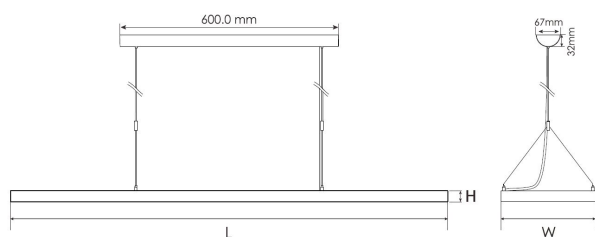

Frame colour: grey/silver RAL9006
Power consumption: 60Watt, 20W up, 40W down
Lumen output: 5750lm
Neutral white: 4100k ±150
Colour rendering: CRI >80
UGR: <19 with light downwards, no UGR upwards
Beam angle: 120° (total)
Operating temperature: -20° to +45°
Power supply: 100-240V
Power supply: built-in power supply, 0-10V dimmable
Size: 1200mm x 260mm x 30mm
Aluminium housing incl. ceiling mounting kit
Note: The LED cable with the black strip is connected connected to the black "LED-" terminal of the power supply unit, the unmarked cable is plugged into the red "LED+" terminal.

Energy efficiency class: A++
kWh/1000h: 66

Attributes

Attribute	Value
Abstrahlwinkel:	120
CRI:	80
Dimmbar:	Ja
Grösse:	1200*260
LED - Gehäusefarbe:	grau
Lichtfarbe:	neutralweiß
Lichtfarbe in Kelvin:	4100
Lumen:	5750
Weight:	5 Kg
Warranty:	60.00 Months

Additional Images

L*W*H=1200*260*30mm

L*W*H=1200*260*30mm