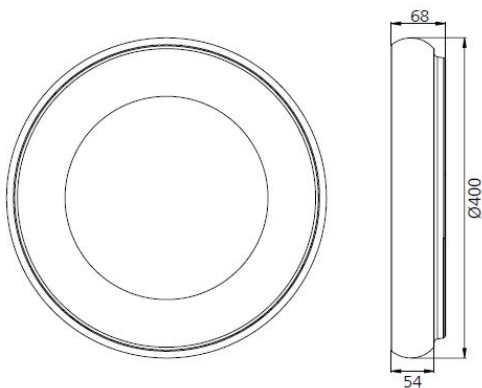

Connection: 200-240V AC
Dimmable: yes triac
Wattage: 35 Watt
Lumen: 2835 lm
CRI: >80
Light colour: warm white, 3000K
Beam angle: 120°
Operating temperature: -20° +45° C
Size: Ø400mm
Height: 68mm
Weight: 2000 g

Energy efficiency class: A+
kWh/1000h: 25

Image similar

Attributes

Attribute	Value
-----------	-------

Abstrahlwinkel:	120
Betriebstemperatur:	-20 bis +45
CRI:	>80
Dimmbar:	TRIAC
Grösse:	Ø400*68
LED - Gehäusefarbe:	silber
LED - Gehäusematerial:	Kunststoff
Lichtfarbe:	warmweiß
Lichtfarbe in Kelvin:	3000
Lumen:	2835
Schutzklasse:	IP20
Volt:	230
Weight:	2 Kg

Additional Images

- IP40, CRI-80, 120° Beam angle
- Hallow & anti-glare design, Unique, Elegant
- Multi-Installation: Suspending & Surface mounted