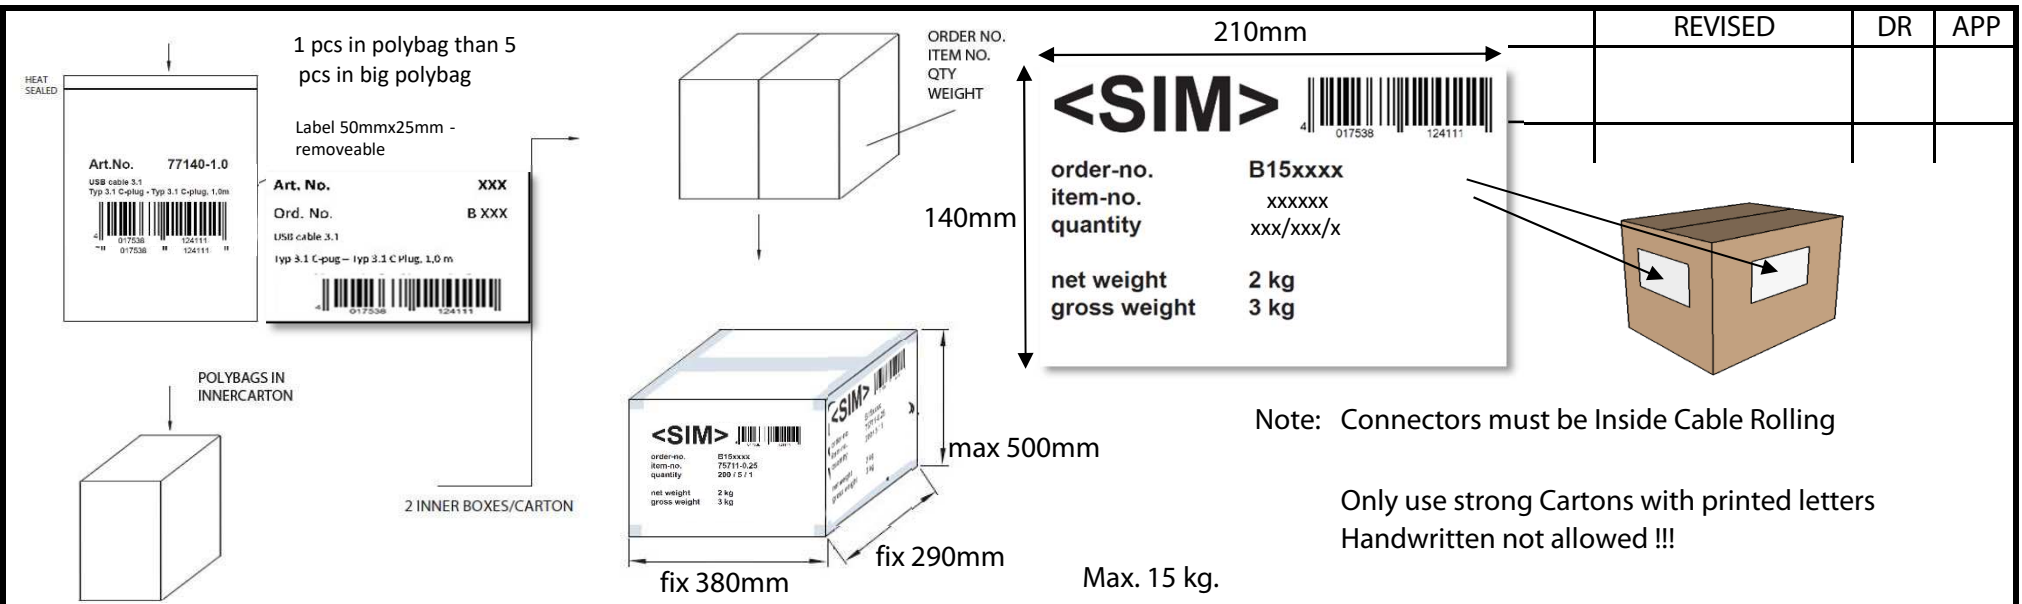

RoHS2.0[2011/65/EU]

ITEM NO.	LENGTH
03-05025	1000±20
03-05155	1500±20
03-05035	2000±20
03-05045	3000±30

- Connections: HDMI-A plug to HDMI-A plug
- Resolution up to: 8K (60Hz), 4K2K (120Hz), 1080p (3D)
- Supports color sampling in 4:4:4, 4:2:2 and 4:2:0 format
- Supports: Dynamic HDR, HDR10, HLG, HDCP 2.2, HDCP 2.3, HDCP 1.4, 4K3D (120Hz), Display Stream Compression 1.2, HEC,
- 21: 9 Cinema Picture Format, 1080p High Frame Rate (HFR) 3D, Game Mode VRR, eARC, CEC 2.0, HDMI 2.1 Multichannel Sound Systems
- max. Bandwidth: 48 Gbps
- HDMI standard: Ultra High Speed with Ethernet
- Backwards compatible: to all HDMI standards

- Number of shieldings: 3
- Wire material: copper
- Plug: moulded
- Plug material: CuZnNi, gold plated
- Contact surface: gold-plated pins
- Plug cover: metal, ALU
- Cable type: round cable
- Material cable sheath: "Highflex" PVC
- Cable sheath diameter (ca.): 6.0mm

DESCRIPTION		HOME CINEMA DP ADAPTER CABLE, HDMI-A					
SIZE	A4	DATE	17.08.2021	CHECKED		TOL	03-05025
UNIT	MM	DRAWN	R.Hueller	APPROVED			
CUSTOM TARIF NO.: 854442909000							

ART.NO.	LENGTH	ROLLING SIZE	NET.WEIGHT (g)	PACKING	EAN CODE
03-05025	1.0m	155x140x20mm	60g	100 EXP / 50 INNER - 5/1 in pb with sticker	4017538134998
03-05155	1.5m	160x140x20mm	80g	80 EXP / 40 INNER - 5/1 in pb with sticker	4017538135001
03-05035	2.0m	145x145x30mm	100g	60 EXP / 30 INNER - 5/1 in pb with sticker	4017538135018
03-05045	3.0m	160x140x30mm	150g	50 EXP / 25 INNER - 5/1 in pb with sticker	4017538135025