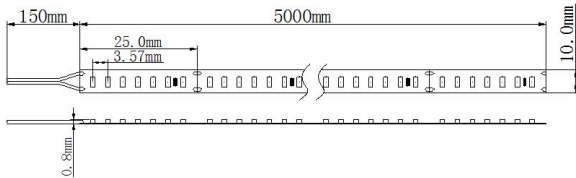

Accessories

Part No.	Name
93682	Mean Well Power Supply - 24V 150W Dimmable IP65