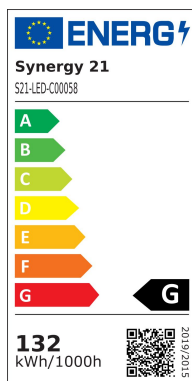

Synergy 21 LED Flex Strip 280 WW DC24V 120W IP68 CRI>90 2216

kwh/1000h:	132,00
Lumens:	8100
Watt:	120,0
Nominal Service Life:	35000 Std.
Switching Cycles:	50000
Opt. Ambient Temperature.:	25 °C

Synergy 21 LED Flex Strip 2216 Series
2216=LED chip size 2.2mm x 1.6mm

Length: 5m
Voltage: 24V,
Watt: 24W/m, 120W±10%
Light colour: warm white, 3000K, CRI>90
Brightness: 1620lm/m ±10%, total: 8100lm
Beam angle: 120°
Protection class: IP68(Super slim)
Number of LEDs: 280*2216SMD/m, total: 1400LEDs
Dimensions: 5000*10*3 mm
PCB colour: white, open cable end red black (150±5mm)
Operating temperature: -25°C to +40°C
Weight: 0.500kg
Can be shortened every 7 LEDs 2.7cm
Adhesive tape: yes 3M on the back

Energy efficiency class: A
kWh/1000h: 105.6

Strip can be shortened at the cut marks with sharp scissors.
!Attention! Strip must first be checked for functionality.
Only split the strip when no current is present.

Attributes

Attribute	Value
Abstrahlwinkel:	120
Ampere:	5
CC oder CV:	CV
CRI:	>90
Dimmbar:	abhängig vom Netzteil
LED Strip Klebeband:	ja
LED Strip Breite:	10
LED Strip Höhe:	3
LED Strip Klebeband:	ja
LED Strip kürzbar:	27
LED Strip Länge:	5000
Lichtfabe in Kelvin:	3000
Lichtfarbe:	warmweiß
Lichtfarbe in Kelvin:	3000
Lichtfarbe Name:	warmweiß
Lumen:	8100
Schutzklasse:	IP68
Volt:	24
Weight:	0.3 Kg