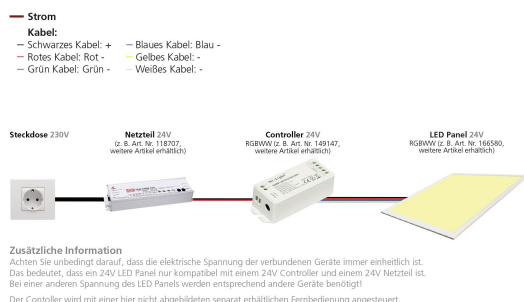

Intended use: Installation in the Odenwald ceiling

Other types of installation are also possible with optional accessories
(surface-mounted, flush-mounted, suspended, wall-mounted and recessed, etc.)

White and RGB can be controlled separately

(white individually, RGB individually, or both together = RGB-WW)

Frame colour: silver

Power consumption: 48W white, 36W RGB

Number of lumens: 3250lm white

White range (CCT): 2700-6500K, CRI>80, 120°

RGB: 20W

Protection class: IP20

Operating temperature: -10° to +45° (Amb.)

Power supply: 24V DC

Size (external dimensions): 295mm x 1195mm x 11mm

Weight: 3500g

Warranty: 3 years

Energy efficiency class: A

kWh/1000h: 48.4

Attributes

Attribute	Value
LED - Gehäusefarbe:	silber
Lichtfarbe:	RGB-CCT
Weight:	3.5 Kg
Warranty:	60.00 Months

Additional Images

Accessories

Part No.	Name
135731	Synergy 21 LED Controller 3653 LED RGB-WW (RGB-CCT) Master Set
147981	Synergy 21 LED remote RGB-WW (RGB-CCT) 8 zones *Milight/Miboxer*
148006	Synergy 21 LED remote smart panel RGB-WW (RGB-CCT) 8 zones *Milight/Miboxer*
148143	ynergy 21 LED Controller RGB-WW (RGB-CCT) DC12/24V Strip/Panel 5in1*Milight/Miboxer*
181054	Synergy 21 LED remote WLAN controller *Milight/Miboxer*
148507	Synergy 21 LED remote WLAN controller smart light *Milight/Miboxer*
149147	Synergy 21 LED Controller RGB-WW (RGB-CCT) DC12/24V *Milight/Miboxer*
126355	Mean Well Power Supply - 24V 60W IP67
150052	Synergy 21 LED light panel RGB-W zub mounting kit 2 rope
150054	Synergy 21 LED light panel RGB-W zub Montage Kit 4 Clip
134899	Synergy 21 Netzteil - Einschaltstrombegrenzer OSRAM