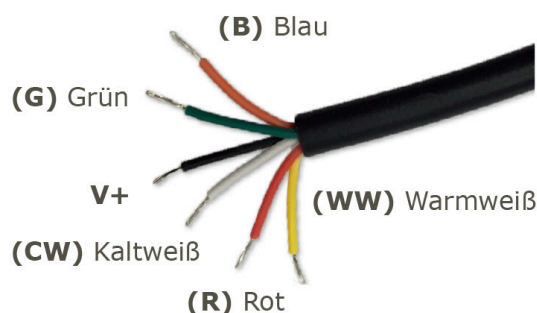

Intended use: Installation in the Odenwald ceiling

Other types of installation are also possible with optional accessories
(surface-mounted, flush-mounted, suspended, wall-mounted and recessed, etc.)

White and RGB can be controlled separately

(white individually, RGB individually, or both together = RGB-WW)

Frame colour: silver

Power consumption: 48W white, 36W RGB

Number of lumens: 3250lm white

White range (CCT): 2700-6500K, CRI>80, 120°

RGB: 20W

Protection class: IP20

Operating temperature: -10° to +45° (Amb.)

Power supply: 24V DC

Size (external dimensions): 295mm x 1195mm x 11mm

Weight: 3500g

Warranty: 3 years

Energy efficiency class: A

kWh/1000h: 48.4

Attributes

Attribute	Value
LED - Gehäusefarbe:	silber
Lichtfarbe:	RGB-CCT
Weight:	3.5 Kg
Warranty:	60.00 Months

Additional Images

Accessories

Part No.	Name
135731	Synergy 21 LED Controller 3653 LED RGB-WW (RGB-CCT) Master Set
147981	Synergy 21 LED remote RGB-WW (RGB-CCT) 8 zones *Milight/Miboxer*
148006	Synergy 21 LED remote smart panel RGB-WW (RGB-CCT) 8 zones *Milight/Miboxer*
148143	ynergy 21 LED Controller RGB-WW (RGB-CCT) DC12/24V Strip/Panel 5in1*Milight/Miboxer*
181054	Synergy 21 LED remote WLAN controller *Milight/Miboxer*
148507	Synergy 21 LED remote WLAN controller smart light *Milight/Miboxer*
149147	Synergy 21 LED Controller RGB-WW (RGB-CCT) DC12/24V *Milight/Miboxer*
126355	Mean Well Power Supply - 24V 60W IP67
150052	Synergy 21 LED light panel RGB-W zub mounting kit 2 rope
150054	Synergy 21 LED light panel RGB-W zub Montage Kit 4 Clip
134899	Synergy 21 Netzteil - Einschaltstrombegrenzer OSRAM