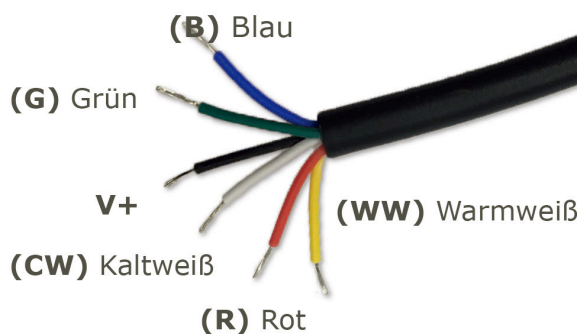

Intended use: Installation in the Odenwald ceiling

Other types of installation are also possible with optional accessories
(surface-mounted, flush-mounted, suspended, wall-mounted and recessed, etc.)

White and RGB can be controlled separately

(white individually, RGB individually, or both together = RGB-WW)

Frame colour: silver

Power consumption: 48W white, 36W RGB

Number of lumens: 3250lm white

White range (CCT): 2700-6500K, CRI>80, 120°

RGB: 20W

Protection class: IP20

Operating temperature: -10° to +45° (Amb.)

Power supply: 24V DC

Size (external dimensions): 295mm x 1195mm x 11mm

Weight: 3500g

Warranty: 3 years

Energy efficiency class: A

kWh/1000h: 48.4

Attributes

Attribute	Value
LED - Gehäusefarbe:	silber
Lichtfarbe:	RGB-CCT
Weight:	3.5 Kg
Warranty:	60.00 Months

Additional Images

Accessories

Part No.	Name
135731	Synergy 21 LED Controller 3653 LED RGB-WW (RGB-CCT) Master Set
147981	Synergy 21 LED remote RGB-WW (RGB-CCT) 8 zones *Milight/Miboxer*
148006	Synergy 21 LED remote smart panel RGB-WW (RGB-CCT) 8 zones *Milight/Miboxer*
148143	ynergy 21 LED Controller RGB-WW (RGB-CCT) DC12/24V Strip/Panel 5in1*Milight/Miboxer*
181054	Synergy 21 LED remote WLAN controller *Milight/Miboxer*
148507	Synergy 21 LED remote WLAN controller smart light *Milight/Miboxer*
149147	Synergy 21 LED Controller RGB-WW (RGB-CCT) DC12/24V *Milight/Miboxer*
126355	Mean Well Power Supply - 24V 60W IP67
150052	Synergy 21 LED light panel RGB-W zub mounting kit 2 rope
150054	Synergy 21 LED light panel RGB-W zub Montage Kit 4 Clip
134899	Synergy 21 Netzteil - Einschaltstrombegrenzer OSRAM