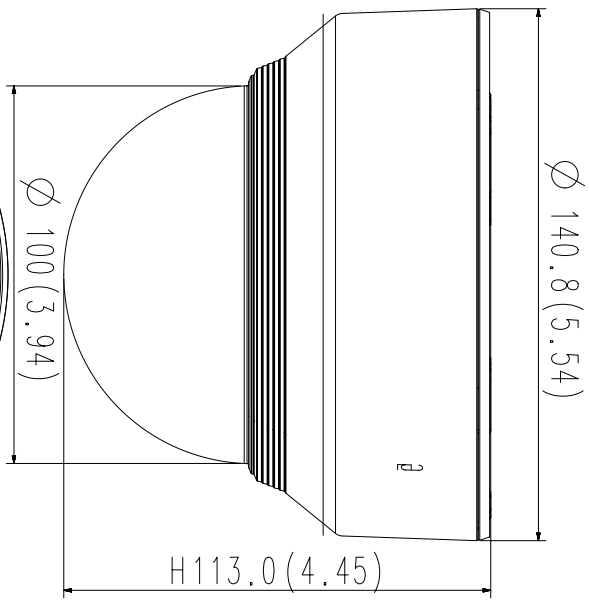

SBP-300KM

SBP-300NB

SBP-300B

Video	
Imaging Device	1/2.8" 2MP CMOS
Effective Pixels	1945(H)x1109(V)
Min. Illumination	Color: 0.015 lux(F1.4, 1/30sec) B/W: 0 Lux (IR LED On)
Video Out	CVBS: 1.0 Vp-p / 75Ω composite, 720x480(N), 720x576(P), for installation USB: Micro USB Type B, 1280x720, for installation
Lens	
Focal Length (Zoom Ratio)	2.8~12mm(4.3x) motorized varifocal
Max. Aperture Ratio	F1.4(Wide) ~ F3.6(Tele)
Angular Field of View	H: 119.5°(Wide) ~ 27.9°(Tele), V: 62.8°(Wide) ~ 15.7°(Tele), T: 142.1°(Wide) ~ 32.0°(Tele)
Min. Object Distance	0.5m(1.64ft)
Focus Control	Simple focus
Lens Type	DC auto iris, P iris
Pan / Tilt / Rotate	
Pan / Tilt / Rotate Range	0°~354° / 0°~67° / 0°~355°
Operational	
IR Viewable Length	30m(98.4ft)
Camera Title	Displayed up to 85 characters
Day & Night	Auto(ICR)
Backlight Compensation	BLC, HLC, WDR, SSSDR
Wide Dynamic Range	150dB
Digital Noise Reduction	SSNR V
Digital Image Stabilization	Support
Defog	Support
Motion Detection	8ea, 8point polygonal zones
Privacy Masking	32ea, polygonal zones - Color: Grey/Green/Red/Blue/Black/White - Mosaic
Gain Control	Low / Middle / High
White Balance	ATW / AWC / Manual / Indoor / Outdoor
LDC	Support
Electronic Shutter Speed	Minimum / Maximum / Anti flicker (2~1/12,000sec)
Video Rotation	Flip, Mirror, Hallway view(90°/270°)
Analytics	Defocus detection, Directional detection, Fog detection, Face detection, Motion detection, Digital auto tracking, Appear/Disappear, Enter/Exit, Loitering, Tampering, Virtual line, Audio detection, Sound classification
Alarm I/O	Input 1ea / Output 1ea
Alarm Triggers	Analytics, Network disconnect, Alarm input
Alarm Events	File upload via FTP and E-Mail Notification via E-Mail SD/SDHC/SDXC or NAS recording at Event Triggers Alarm output Handover

XND-6080/6080R/8080R

Unit : mm (inch)