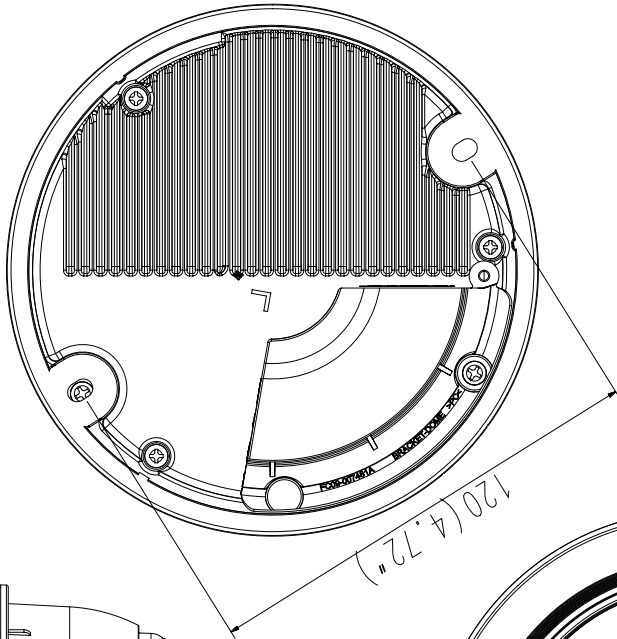

SBP-300KM

SBP-300NB

SBP-300B

Video	
Imaging Device	1/2.8" 2MP CMOS
Effective Pixels	1945(H)x1109(V)
Min. Illumination	Color: 0.015 lux(F1.4, 1/30sec) B/W: 0 Lux (IR LED On)
Video Out	CVBS: 1.0 Vp-p / 75Ω composite, 720x480(N), 720x576(P), for installation USB: Micro USB Type B, 1280x720, for installation
Lens	
Focal Length (Zoom Ratio)	2.8~12mm(4.3x) motorized varifocal
Max. Aperture Ratio	F1.4(Wide) ~ F3.6(Tele)
Angular Field of View	H: 119.5°(Wide) ~ 27.9°(Tele), V: 62.8°(Wide) ~ 15.7°(Tele), T: 142.1°(Wide) ~ 32.0°(Tele)
Min. Object Distance	0.5m(1.64ft)
Focus Control	Simple focus
Lens Type	DC auto iris, P iris
Pan / Tilt / Rotate	
Pan / Tilt / Rotate Range	0°~354° / 0°~67° / 0°~355°
Operational	
IR Viewable Length	30m(98.4ft)
Camera Title	Displayed up to 85 characters
Day & Night	Auto(ICR)
Backlight Compensation	BLC, HLC, WDR, SSSDR
Wide Dynamic Range	150dB
Digital Noise Reduction	SSNR V
Digital Image Stabilization	Support
Defog	Support
Motion Detection	8ea, 8point polygonal zones
Privacy Masking	32ea, polygonal zones - Color: Grey/Green/Red/Blue/Black/White - Mosaic
Gain Control	Low / Middle / High
White Balance	ATW / AWC / Manual / Indoor / Outdoor
LDC	Support
Electronic Shutter Speed	Minimum / Maximum / Anti flicker (2~1/12,000sec)
Video Rotation	Flip, Mirror, Hallway view(90°/270°)
Analytics	Defocus detection, Directional detection, Fog detection, Face detection, Motion detection, Digital auto tracking, Appear/Disappear, Enter/Exit, Loitering, Tampering, Virtual line, Audio detection, Sound classification
Alarm I/O	Input 1ea / Output 1ea
Alarm Triggers	Analytics, Network disconnect, Alarm input
Alarm Events	File upload via FTP and E-Mail Notification via E-Mail SD/SDHC/SDXC or NAS recording at Event Triggers Alarm output Handover

XND-6080/6080R/8080R

Unit : mm (inch)