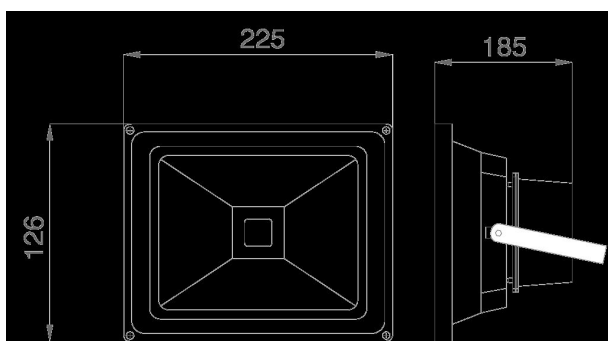

Attributes

Attribute	Value
Abstrahlwinkel:	120
CRI:	>80
Dimmbar:	TRIAC
Grösse:	126*225*185
LED - Gehäusefarbe:	grau
LED - Gehäusematerial:	Aluminium
Lichtfarbe:	neutralweiß
Lichtfarbe in Kelvin:	4500
Lumen:	3900
Schutzklasse:	IP65
Volt:	230
Weight:	2.3 Kg

Additional Images

Accessories