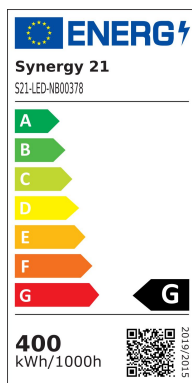

Synergy 21 LED object/stadium spotlight Hyperion 400W IP65 nw

kwh/1000h:	400,00
Lumens:	64000
Watt:	400,0
Nominal Service Life:	35000 Std.
Switching Cycles:	50000
Opt. Ambient Temperature.:	25 °C

Operating voltage: AC 90-305V, 50/60Hz

Watt: 400W

LED: 192pcs Lumileds

Power supply unit: MeanWell

Beam angle: Lens 60°, light heads variably adjustable (swivelling and tilting)

Beam angles of 10°, 30°, 90° or 120° also available on request.

Lenses can also be exchanged. Interchangeable lenses with 30°, 60°, 90° and 120° available

Lumen: 64,000lm

Efficiency: 160Lm/Watt

Light colour: 4000K

CRI: Ra>70

Dimmable: no (Dimmable models such as DALI or 0-10V on request)

Housing: Aluminium

Operating temperature: -40°C to +60°C

Protection class: IP65

Attribute	Value
Abstrahlwinkel:	60
CRI:	>80
Dimmbar:	nein
Grösse:	520*250*335
LED - Gehäusefarbe:	silber
LED - Gehäusematerial:	Aluminium
Lichtfarbe:	neutralweiß
Lichtfarbe in Kelvin:	4000
Lumen:	64000
Schutzklasse:	IP65
Volt:	230
Weight:	7.8 Kg
Warranty:	24.00 Months