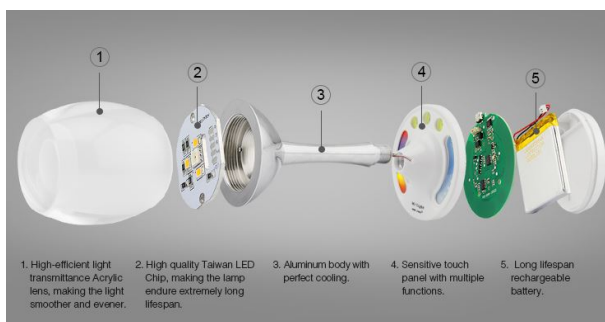

Clase de eficiencia energética: A++

kWh/1000h: 2

Atributos

| Atributo | Valor |
|------------------------|--------------------|
| Dimmbar: | 1-100 |
| Grösse: | 80*83*170 |
| LED - Gehäusematerial: | Acryl + Alluminium |
| Lichtfarbe: | RGB-W |
| Lichtfarbe in Kelvin: | 6000 |
| Lumen: | 200-220 |
| Volt: | 5 |
| Peso: | 0.35 Kg |
| Garantía: | 24.00 Meses |

Imágenes adicionales

Product Parameters

Product Name: Winlight LED Table Lamp(Ring)
Model No: FUT080A
Power: 2W
Weight: 350g
Battery: Lithium Ion Battery 3.7V-1400mAh
Charge Time: 3.5 hours & USB 5V 500mA
Working Time: 10 hours in full power condition
Lifespan: 50000 hours
Material: Acrylic+Aluminum
Size: 80*83*170mm
Application Areas: bedrooms, bars, cafe, restaurants