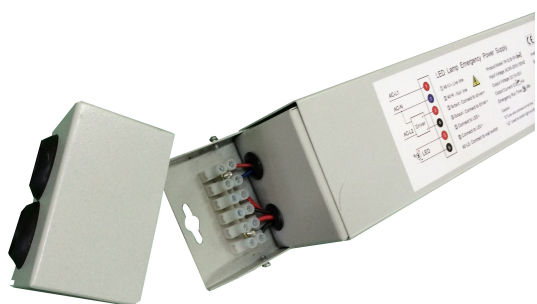

Synergy 21 LED light panel 620*620 with standard power supply unit with emergency power supply 6W

Input: 100-240 V/AC 50/60Hz
Input: 100mA and 6W
Output: 200mA +-5% / 18-55 V/DC / 6 Watt
Charging time: >24h,
Emergency runtime: ~3h
With indicator led and test button
Operating temperature: 0°C to +45°C
LxWxH 300*70*55 mm

Please note that the standard power supply is additionally required.

Additional Images

Accessories

Part No.	Name
147265	Netzkabel 230V Schutzkontakt CEE7(Stecker)->Open End mit Adernendhülsen, 1,8m,Black