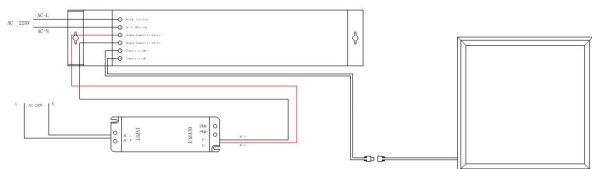

Synergy 21 LED light panel 620*620 with standard power supply unit with emergency power supply 6W

Input: 100-240 V/AC 50/60Hz
Input: 100mA and 6W
Output: 200mA +-5% / 18-55 V/DC / 6 Watt
Charging time: >24h,
Emergency runtime: ~3h
With indicator led and test button
Operating temperature: 0°C to +45°C
LxWxH 300*70*55 mm

Please note that the standard power supply is additionally required.

Additional Images

Accessories

Part No.	Name
147265	Netzkabel 230V Schutzkontakt CEE7(Stecker)->Open End mit Adernendhülsen, 1,8m,Black