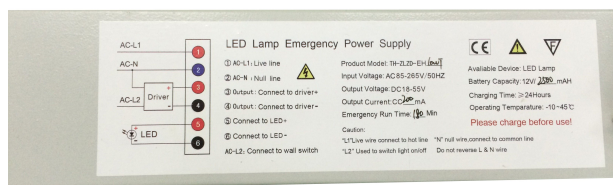

Synergy 21 LED light panel 620*620 with standard power supply unit with emergency power supply 6W

Input: 100-240 V/AC 50/60Hz
Input: 100mA and 6W
Output: 200mA +-5% / 18-55 V/DC / 6 Watt
Charging time: >24h,
Emergency runtime: ~3h
With indicator led and test button
Operating temperature: 0°C to +45°C
LxWxH 300*70*55 mm

Please note that the standard power supply is additionally required.

Additional Images

Accessories

Part No.	Name
147265	Netzkabel 230V Schutzkontakt CEE7(Stecker)->Open End mit Adernendhülsen, 1,8m,Black