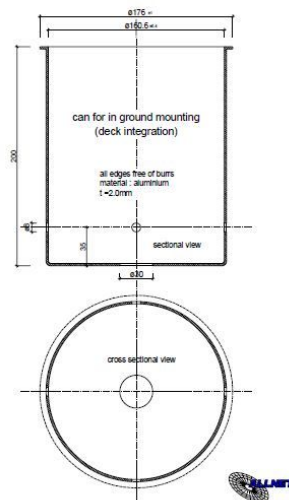

Lichtfarbe:	warmweiß
Lichtfarbe in Kelvin:	3000
Lumen:	2880
Weight:	2.55 Kg
Warranty:	60.00 Months

Additional Images

Accessories

Part No.	Name
115517	Synergy 21 LED Prometheus IP68 power supply V2
148726	Synergy 21 - Waterproof connector 1:1
148727	Synergy 21 - Waterproof connector 1:2
148730	Synergy 21 - Waterproof connector box 3 ports
148729	Synergy 21 - Waterproof connector box 3 ports transparent
148728	Synergy 21 - Waterproof connector box 4 ports