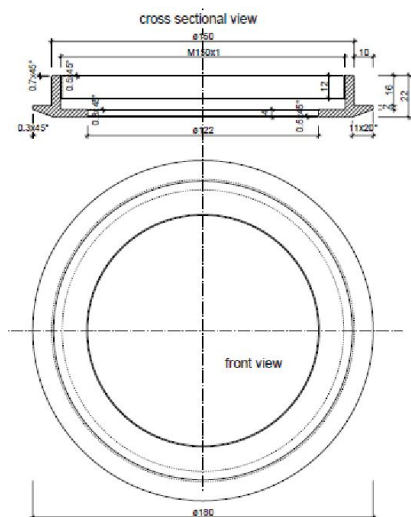

Lichtfarbe:	warmweiß
Lichtfarbe in Kelvin:	3000
Lumen:	2880
Weight:	2.55 Kg
Warranty:	60.00 Months

Additional Images

Accessories

Part No.	Name
115517	Synergy 21 LED Prometheus IP68 power supply V2
148726	Synergy 21 - Waterproof connector 1:1
148727	Synergy 21 - Waterproof connector 1:2
148730	Synergy 21 - Waterproof connector box 3 ports
148729	Synergy 21 - Waterproof connector box 3 ports transparent
148728	Synergy 21 - Waterproof connector box 4 ports