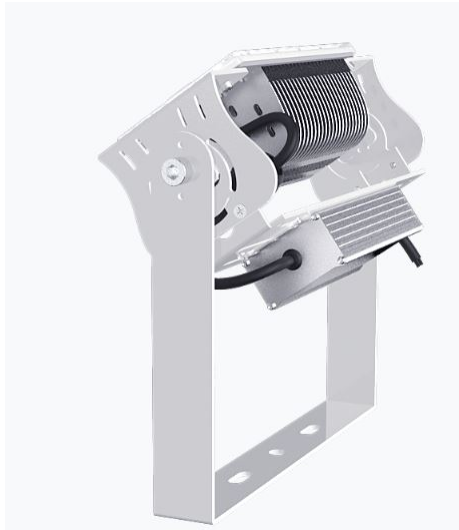

Synergy 21 LED object/stadium spotlight Hyperion 100W IP65 nw

kwh/1000h:	100,00
Lumens:	16000
Watt:	100,0
Nominal Service Life:	35000 Std.
Switching Cycles:	50000
Opt. Ambient Temperature.:	25 °C

Operating voltage: AC 90-305V, 50/60Hz
Watt: 100W (Also available with 60W on request.)
LED: 48pcs Lumileds 160lm/W
Power supply unit: MeanWell
Beam angle: Lens 60°, light heads variably adjustable (swivelling and tilting)
Beam angles of 10°, 30°, 90° or 120° also available on request.
Lenses can also be exchanged. Interchangeable lenses with 30°, 60°, 90° and 120° available
Lumen: 16,000lm
Efficiency: 160Lm/Watt
Light colour: 4000K
CRI: Ra>70
Dimmable: no (Dimmable models such as DALI or 0-10V on request)
Housing: Aluminium
Operating temperature: -40°C to +60°C
Protection class: IP65
Dimensions: 320*130*290mm

Energy efficiency class: A++
kWh/1000h: 100

The connection of electrical components and systems may only be carried out by only be carried out by qualified specialists!

Attributes

Attribute	Value
Abstrahlwinkel:	60
CRI:	>80
Dimmbar:	nein
Grösse:	320*130*290
LED - Gehäusefarbe:	silber
LED - Gehäusematerial:	Aluminium
Lichtfarbe:	neutralweiß
Lichtfarbe in Kelvin:	4000
Lumen:	16000
Schutzklasse:	IP65
Volt:	230
Weight:	3.5 Kg

Additional Images

Accessories

Part No.	Name
148726	Synergy 21 - Waterproof connector 1:1
148727	Synergy 21 - Waterproof connector 1:2
148730	Synergy 21 - Waterproof connector box 3 ports
148729	Synergy 21 - Waterproof connector box 3 ports transparent
148728	Synergy 21 - Waterproof connector box 4 ports
147265	Netzkabel 230V Schutzkontakt CEE7(Stecker)->Open End mit Adernendhülsen, 1,8m,Black
178595	Synergy 21 LED object/stadium spotlight Hyperion with lens 30°
178641	Synergy 21 LED object/stadium spotlight Hyperion with lens 60°
178642	Synergy 21 LED object/stadium spotlight Hyperion with 90° lens
178643	Synergy 21 LED object/stadium spotlight Hyperion with 120° lens