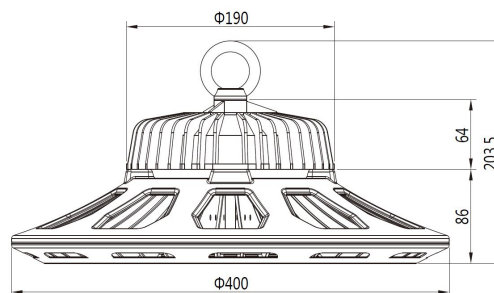

Weight:4.80Kg

Product Description

1. 1, Compact and fasion design .Light weighted : 4.80kg
2. 2, Philips 3030 LED as light source , CR>80Ra
3. 3, MEAN WELL HBG Series power supply . PF>0.95
4. 4, High lumen efficiency : 135lm/w
5. 5, 5 years warranty .

Performance Summary

Input Power: 80W, 100W, 150W, 200W, 230W
CRI: >70Ra/80Ra
CCT: 3000k-6500K
Input Voltage:90-305Vac
Limited Warranty :5 years' warranty
High Efficacy Lifetime: 50000hours
Dimming:Non-dimmable & 1-10V Dimmable
Working Temperature : - 20°C – +45 °C(Amb)

Accessories

Part No.	Name
139692	Synergy 21 LED Spot Pendelleuchte UFO zub. Radar Kit L
142948	Synergy 21 LED Spot Pendelleuchte UFO zub. Wandhalterung für UFO size L Bügel lang
142947	Synergy 21 LED spot pendant light UFO add. Wall bracket for UFO size L bracket short
144400	Synergy 21 LED spot pendant light UFO add. Ball cage L
148949	Synergy 21 LED spot pendant light UFO add. Lampshade L
124243	Mean Well power supply unit - DALI Controller