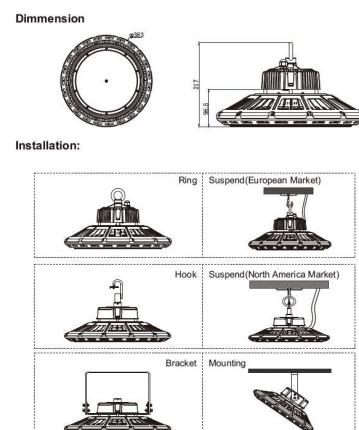

AC 90-305V/50-60Hz
Dimmable: 1-10 Volt
Power: 236 Watt
Luminous flux: 30680lm
Efficiency: 130lm/W
Beam angle: 120°
CRI Ra: > 80
Light colour: neutral white
Kelvin: 4500K ± 200K
Operating temperature: -40 to +55°C
Protection class: IP65, IK10, "D" mark according to EN 60598-2-24
Weight: 4.8kg
Diameter: 400mm
Complete height: 203.5mm

Additional Images

Weight:4.80Kg

Product Description

- 1, Compact and fasion design .Light weighted : 4.80kg
- 2, Philips 3030 LED as light source , CR>80Ra
- 3, MEAN WELL HBG Series power supply . PF>0.95
- 4, High lumen efficiency : 135lm/w
- 5, 5 years warranty .