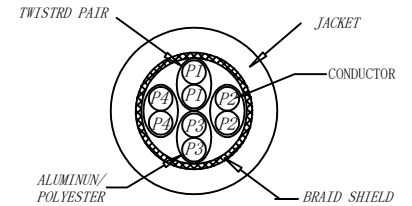

CAT.6 S/FTP LSZH TPE 250MHz ISO/IEC 11801 & EN50173-1 & ANSI/TIA-568-C.2 www.Synergy21.de CE

PIN OUT

MATERIAL LIST

NO.	PARTS NAME	SPECIFICATION STANDARD	QT' Y	REMARK
⑥	LABEL	NO DRY GLUE LABEL	1	
⑤	MINI TIE	PE MINI TIE(POSSESS METAL) COLOUR SEE THE CHART	2	
④	POLYETHYLENE BAG	SYNERGY 21 SLIP PE BAG	1	
③	CABLE	CAT.6 S/FTP 27AWG (BC*1P+AL-FOIL)*4+Braid(AL-MG) JACKET:TPE LSZH OD:6.0±0.2mm COLOUR SEE THE CHART	1	
②	Over mold	80A PVC, COLOR:SEE THE CHART	2	
①	Plug	RJ45 8P8C' S SHIELDED , THE SHELL PLATED NICKEL , PIN GOLD PLATED 3u" RED/TRANSPARENT	2	