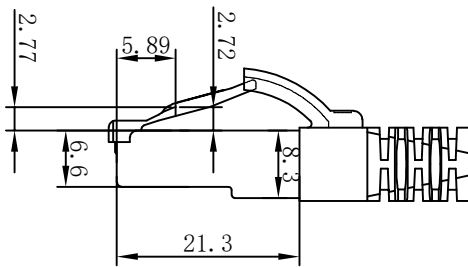

CAT.6 S/FTP LSZH TPE 250MHz ISO/IEC 11801 & EN50173-1 & ANSI/TIA-568-C.2 www.Synergy21.de CE

PIN OUT

MATERIAL LIST

NO.	PARTS NAME	SPECIFICATION STANDARD	QT' Y	REMARK
⑥	LABEL	NO DRY GLUE LABEL	1	
⑤	MINI TIE	PE MINI TIE(POSSESS METAL) COLOUR SEE THE CHART	2	
④	POLYETHYLENE BAG	SYNERGY 21 SLIP PE BAG	1	
③	CABLE	CAT.6 S/FTP 27AWG (BC*1P+AL-FOIL)*4+Braid(AL-MG) JACKET:TPE LSZH OD:6.0±0.2mm COLOUR SEE THE CHART	1	
②	Over mold	80A PVC, COLOR:SEE THE CHART	2	
①	Plug	RJ45 8P8C' S SHIELDED , THE SHELL PLATED NICKEL , PIN GOLD PLATED 3u" RED/TRANSPARENT	2	

NOTE:

- ELECTRICAL TEST:
 - 100% OPEN SHORT, MISS WIRE TEST
 - INSULATION RESISTANCE:DC 300V 10M Ohm;
 - CONTACTOR RESISTANCE:1 OHM per meter
- FLUKE TEST LIMIT:ISO11801 Channel Class E
- Working temperature:-10°C ~ + 60°C
- Storage temperature:-20°C~+75°C
- RoHS 3.0 AND REACH compliant
- TPE LSZH:Non fire retardant (Conform IEC60754-2、IEC 61034)
- Packing:Synergy21 PE Bag+Label
- Minimum of the bending radius is 60mm