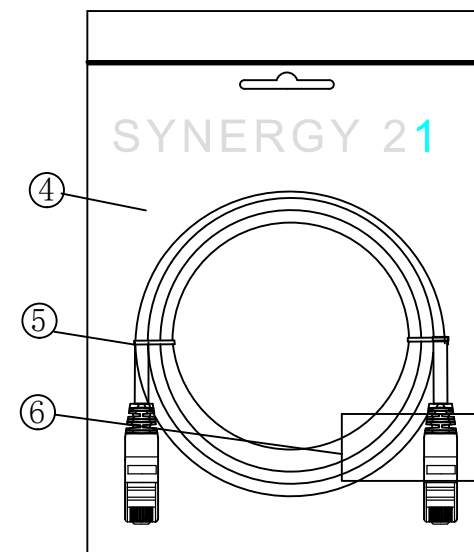

COLOR:BLACK PANTONE BLACK 3C		
ITEM	LENGTH (mm)	PACKING
S216931	150±5	SYNERGY 21 Bag A
S216915	250±10	SYNERGY 21 Bag A
S216916	500±15	SYNERGY 21 Bag A
S216917	1000±30	SYNERGY 21 Bag A
S216918	1500±30	SYNERGY 21 Bag A
S216919	2000±30	SYNERGY 21 Bag A
S216920	3000±50	SYNERGY 21 Bag A
S216921	5000±200	SYNERGY 21 Bag B
S216922	7500±200	SYNERGY 21 Bag B
S216923	10000±200	SYNERGY 21 Bag B
S216924	15000±300	SYNERGY 21 Bag C
S216925	20000±300	SYNERGY 21 Bag C
S216926	25000±300	SYNERGY 21 Bag C
S216927	30000±300	SYNERGY 21 Bag D
S216928	40000±500	SYNERGY 21 Bag D
S216929	50000±500	SYNERGY 21 Bag D

COLOR:RED PANTONE 199C		
ITEM	LENGTH (mm)	PACKING
S216689	150±5	SYNERGY 21 Bag A
S216690	250±10	SYNERGY 21 Bag A
S216691	500±15	SYNERGY 21 Bag A
S216692	1000±30	SYNERGY 21 Bag A
S216693	1500±30	SYNERGY 21 Bag A
S216694	2000±30	SYNERGY 21 Bag A
S216695	3000±50	SYNERGY 21 Bag A
S216696	5000±200	SYNERGY 21 Bag B
S216697	7500±200	SYNERGY 21 Bag B
S216698	10000±200	SYNERGY 21 Bag B
S216699	15000±300	SYNERGY 21 Bag C

Hasia		ADD RED CABLE	2022-05-10	A7	
		NEW	2015-01-20	A	
BY	CHK	REVISION RECORD MODIFICATIONS	DATE	REV.	

SYNERGY 21					
CUSTOMER NO.			ITEM NO.	SEE THE CHART	
PRODUCT NAME	CAT. 6 S/FTP PATCH CORD TPE LSZH	manufacture country:	CHINA	UNIT	MM
DRAWNBY		CHECKBY	APPOBY	DATE	
SYNERGY 21		SYNERGY 21	SYNERGY 21	2015-01-20