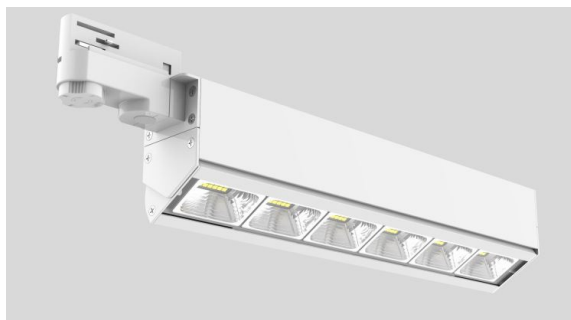

Synergy 21 LED track series for track VLD series 30W, 30°, nw, CRI>90

kwh/1000h:	30,00
Lumens:	4200
Watt:	30,0
Nominal Service Life:	35000 Std.
Switching Cycles:	50000
Opt. Ambient Temperature.:	25 °C

Model: VLD
Inclinable
ERCO compatible, 3-phase track
Housing: Injection moulded aluminium in white
Watt: 30 Watt
LED: Philips
PS: Philips, 5-year guarantee
Beam angle: 30° * 60°
Lumen: 4200±100LM
CRI: >90
Light colour: neutral white,
Kelvin: 4200K ±150
Operating voltage: AC 220-240V /50-60HZ
Size: 370mm * 60mm * 86mm