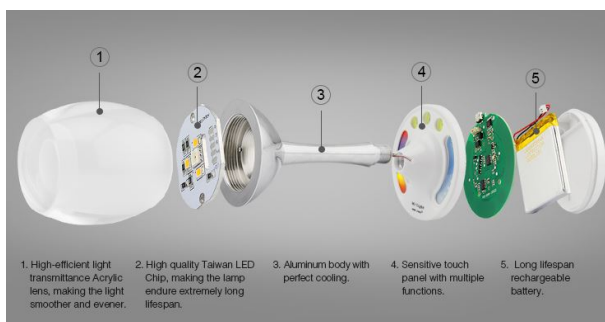

Clase de eficiencia energética: A++

kWh/1000h: 2

Atributos

Atributo	Valor
Dimmbar:	1-100
Grösse:	80*83*170
LED - Gehäusematerial:	Acryl + Alluminium
Lichtfarbe:	RGB-W
Lichtfarbe in Kelvin:	6000
Lumen:	200-220
Volt:	5
Peso:	0.35 Kg
Garantía:	24.00 Meses

Imágenes adicionales

Product Parameters

Product Name: Winlight LED Table Lamp(Ring)
Model No: FUT080A
Power: 2W
Weight: 350g
Battery: Lithium Ion Battery 3.7V-1400mAh
Charge Time: 3.5 hours & USB 5V 500mA
Working Time: 10 hours in full power condition
Lifespan: 50000 hours
Material: Acrylic+Aluminum
Size: 80*83*170mm
Application Areas: bedrooms, bars, cafe, restaurants