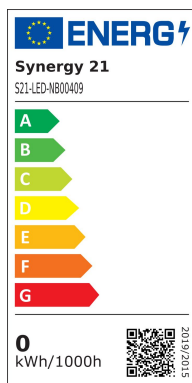

Synergy 21 LED object/stadium spotlight Hyperion with lens 30°

kwh/1000h:	0,00
Lumens:	79200
Watt:	480,0
Nominal Service Life:	35000 Std.
Switching Cycles:	50000
Opt. Ambient Temperature.:	25 °C

Replacement lens 30°, milky for uniform light distribution.

Attributes

Attribute	Value
Abstrahlwinkel:	30
Weight:	0.15 Kg
Warranty:	24.00 Months

Additional Images

Accessories

Part No.	Name
172375	Synergy 21 LED object/stadium spotlight Hyperion 100W IP65 nw
172376	Synergy 21 LED object/stadium spotlight Hyperion 100W IP65 cw
172377	Synergy 21 LED object/stadium spotlight Hyperion 200W IP65 nw
172379	Synergy 21 LED object/stadium spotlight Hyperion 200W IP65 cw
172380	Synergy 21 LED object/stadium spotlight Hyperion 300W IP65 cw
172381	Synergy 21 LED Objekt/Stadion Strahler Hyperion 300W IP65 nw
172382	Synergy 21 LED object/stadium spotlight Hyperion 400W IP65 nw
172383	Synergy 21 LED object/stadium spotlight Hyperion 400W IP65 cw
172384	Synergy 21 LED object/stadium spotlight Hyperion 600W IP65 cw
172385	Synergy 21 LED object/stadium spotlight Hyperion 600W IP65 nw