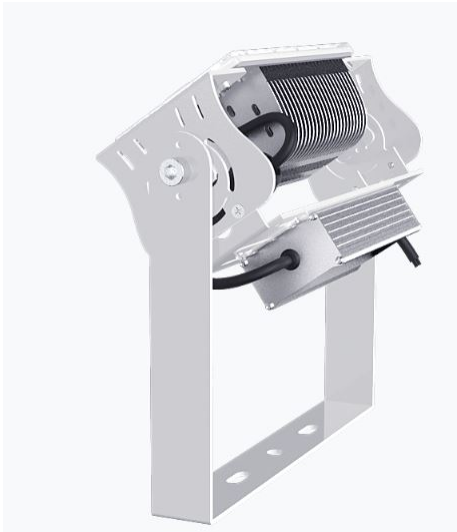

Synergy 21 LED object/stadium spotlight Hyperion 100W IP65 ww dim

kwh/1000h:	100,00
Lumens:	16000
Watt:	100,0
Nominal Service Life:	35000 Std.
Switching Cycles:	50000
Opt. Ambient Temperature.:	25 °C

Operating voltage: AC 90-305V, 50/60Hz
Watt: 100W (Also available with 60W on request.)
LED: 48pcs Lumileds 160lm/W
Power supply unit: MeanWell
Beam angle: Lens 60°, light heads variably adjustable (swivelling and tilting)
Beam angles of 10°, 30°, 90° or 120° also available on request.
Lenses can also be exchanged. Interchangeable lenses with 30°, 60°, 90° and 120° available
Lumen: 16,000lm
Efficiency: 160Lm/Watt
Light colour: 3000K
CRI: Ra>70
Dimmable: 0-10V (Dimmable models such as DALI or 0-10V on request)
Housing: Aluminium
Operating temperature: -40°C to +60°C
Protection class: IP65
Dimensions: 320*130*290mm

Energy efficiency class: A++
kWh/1000h: 100

The connection of electrical components and systems may only be carried out by only be carried out by qualified specialists!

Attributes

Attribute	Value
Abstrahlwinkel:	60
CRI:	>80
Dimmbar:	0-10V
Grösse:	320*130*290
LED - Gehäusefarbe:	silber
LED - Gehäusematerial:	Aluminium
Lichtfarbe:	warmweiß
Lichtfarbe in Kelvin:	3000
Lumen:	16000
Schutzklasse:	IP65
Volt:	230
Weight:	5 Kg
Warranty:	60.00 Months

Additional Images

Accessories

Part No.	Name
148726	Synergy 21 - Waterproof connector 1:1
148727	Synergy 21 - Waterproof connector 1:2
148730	Synergy 21 - Waterproof connector box 3 ports
148729	Synergy 21 - Waterproof connector box 3 ports transparent
148728	Synergy 21 - Waterproof connector box 4 ports
147265	Netzkabel 230V Schutzkontakt CEE7(Stecker)->Open End mit Adernendhülsen, 1,8m,Black
178595	Synergy 21 LED object/stadium spotlight Hyperion with lens 30°
178641	Synergy 21 LED object/stadium spotlight Hyperion with lens 60°
178642	Synergy 21 LED object/stadium spotlight Hyperion with 90° lens
178643	Synergy 21 LED object/stadium spotlight Hyperion with 120° lens