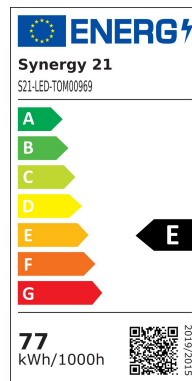

Synergy 21 LED SMD Power LED Chip 70W neutral white

| | |
|----------------------------|------------|
| kwh/1000h: | 77,00 |
| Lumens: | 7100 |
| Watt: | 70,0 |
| Nominal Service Life: | 35000 Std. |
| Switching Cycles: | 50000 |
| Opt. Ambient Temperature.: | 25 °C |

Power LED
70 Watt neutral white 4250K ±250
26-30V, 2450mA (7*10)
7100-7200LM

Energy efficiency class: A+
kWh/1000h: 77

Attributes

| Attribute | Value |
|-----------------------|--------------|
| Ampere: | 2.45 |
| Lichtfarbe: | neutralweiß |
| Lichtfarbe in Kelvin: | 4250 |
| Lumen: | 7100-7200 |
| Weight: | 0.1 Kg |
| Warranty: | 60.00 Months |