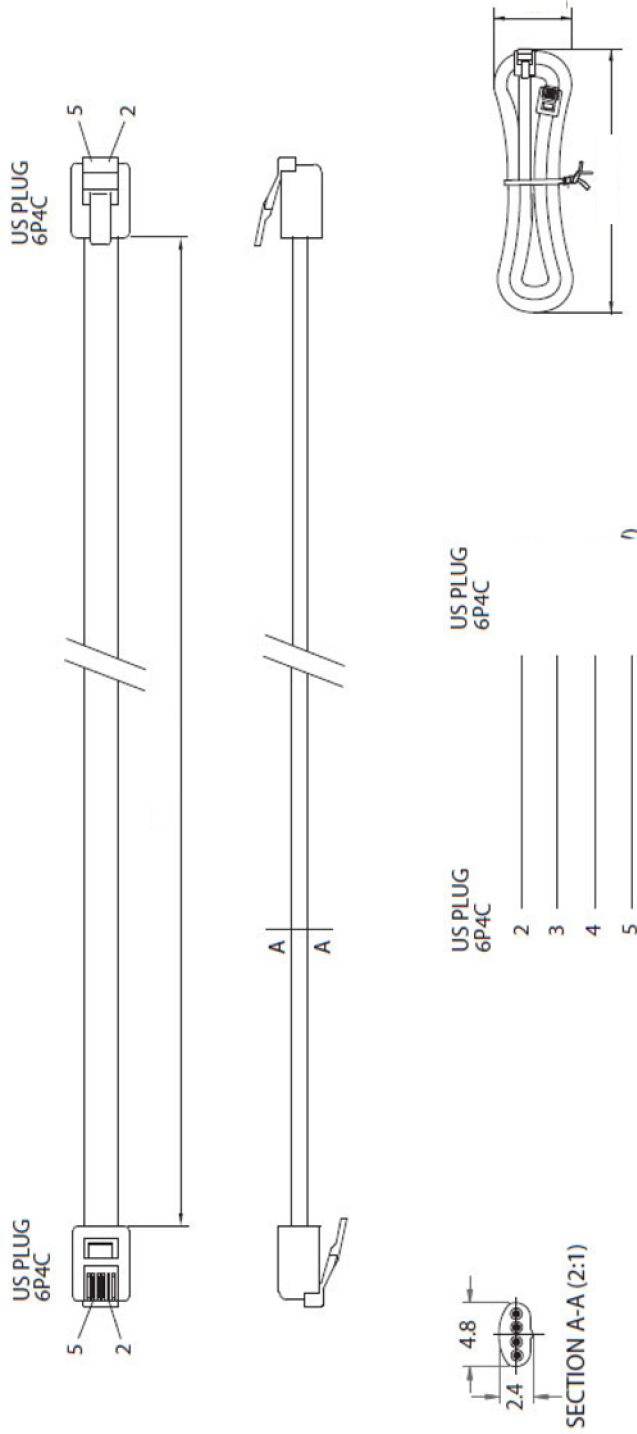

REVISION	DR	APP

NOTE:
THE COLOR OF CORD TO BE: BLACK(RAL9005)

only use telecom color code

3	Imprint	No Imprint
2	Connectors	RJ11 PLUG 6/4 - RJ11 PLUG 6/4
1	Cable	Innerconductor = 7x0,10mm CCA
NO	PARTS	DESCRIPTION