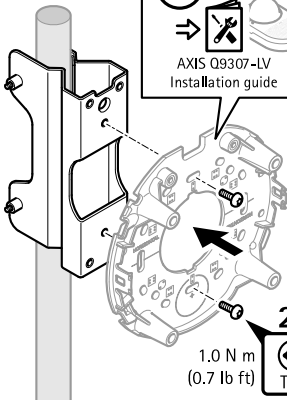

AXIS TQ9302 Pole Mount

Installation guide

1x

2x

2x

1.1

1.2

2x

1.0 N m
(0.7 lb ft)

1.3

AXIS Q9307-LV
Installation guide

2x

1.0 N m
(0.7 lb ft)

AXIS P32-series
Installation guide

AXIS A8105
Installation guide

Installation guide

AXIS TQ9302 Pole Mount

© 2024 Axis Communications AB

Ver. M2.2

Date: June 2024

Part no. 3014938