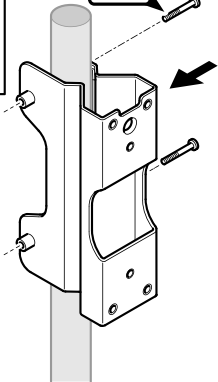

AXIS TQ9302 Pole Mount

Installation guide

1x

2x

2x

1.1

1.2

2x

1.0 N m
(0.7 lb ft)

1.3

AXIS Q9307-LV
Installation guide

2x

1.0 N m
(0.7 lb ft)

AXIS P32-series
Installation guide

AXIS A8105
Installation guide

Installation guide

AXIS TQ9302 Pole Mount

© 2024 Axis Communications AB

Ver. M2.2

Date: June 2024

Part no. 3014938