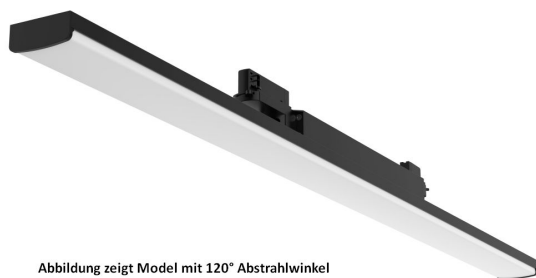

Synergy 21 LED track series for track VLE series 48W, 120°, nw, CRI>90

Abbildung zeigt Model mit 120° Abstrahlwinkel

kwh/1000h:	48,00
Lumens:	7200
Watt:	48,0
Nominal Service Life:	35000 Std.
Switching Cycles:	50000
Opt. Ambient Temperature.:	25 °C

Model: VLE in black
ERCO compatible, 3-phase track
Housing: Injection moulded aluminium in black
Watt: 48 watts, adjustable: 34/40/44 watts

Beam angle: 120° (DS25°/30°/90°/120° on request)
Lumen: 7200LM
CRI: >90
Light colour: neutral white
Kelvin: 4000K
Operating voltage: AC 220-240V /50-60HZ
Size: 1150*65mm
IES files available on request

Energy efficiency class: F
kWh/1000h: 48

Attributes

Attribute	Value
Abstrahlwinkel:	120

Attribute	Value
CRI:	90
Dimmbar:	nein
Grösse:	1150*65
Lichtfarbe:	neutralweiss
Lichtfarbe in Kelvin:	4000
Lumen:	7200
Schutzklasse:	IP20
Sockel:	3Phasen
Volt:	230
Weight:	1.5 Kg
Warranty:	60.00 Months