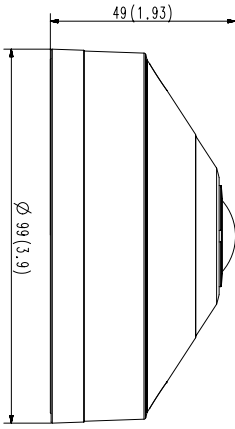

3			
2	QNF-9010		'19.11.29
1	QNF-8010		'19.09.02
No.	MODEL NAME		DATE
Unit : mm (inch)	SCALE : 1/1	© Hanwha Techwin