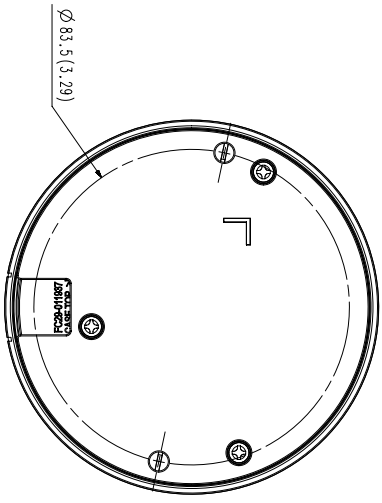

3			
2	QNF-9010		'19.11.29
1	QNF-8010		'19.09.02
No.	MODEL NAME		DATE
Unit : mm (inch)	SCALE : 1/1	© Hanwha Techwin