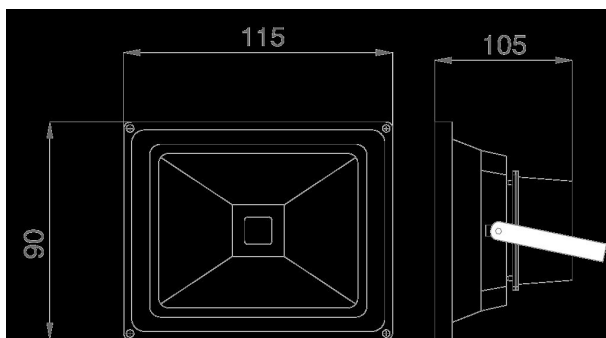

Attributes

Attribute	Value
Abstrahlwinkel:	120
Betriebstemperatur:	-25°C bis +55°C
CRI:	>80
Dimmbar:	TRIAC
Grösse:	115*90*105
LED - Gehäusefarbe:	grau
LED - Gehäusematerial:	Aluminium
Lichtfarbe:	neutralweiß
Lichtfarbe in Kelvin:	4250
Lumen:	880
Schutzklasse:	IP65
Volt:	230
Weight:	0.69 Kg
Warranty:	60.00 Months

Additional Images