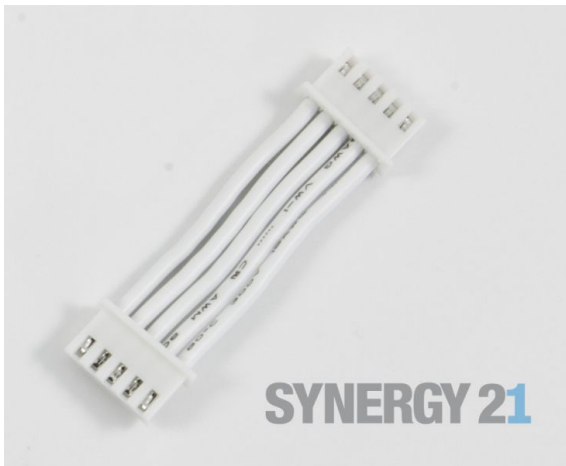

Synergy 21 LED Prometheus Light Bar add. Connector 150cm

Connecting cable 150cm for Prometheus Light Bar