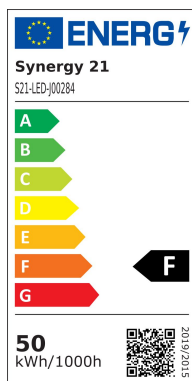

Synergy 21 LED light panel 300*1200 KW / W 45W V4 UGR

SYNERGY 21

kwh/1000h:	50,00
Lumens:	4500
Watt:	45,0
Nominal Service Life:	35000 Std.
Switching Cycles:	50000
Opt. Ambient Temperature.:	25 °C

Ultra Slim LED Panel Light

Frame colour: white
 Power consumption: 45Watt, 1050mA
 Lumen output: 4500lm
 Cool white: 6000K, CRI>80, 120°
 MacAdam/SDCM = 3
 Glare rating: UGR<19
 Protection class: IP20
 Operating temperature: 0° to +40°
 Power supply: Power supply unit not included in scope of delivery
 Power supply unit: 1050mA, see accessories
 Size: 300mm x 1200mm x 12mm

Energy efficiency class: A
 kWh/1000h: 50

Attributes

Attribute	Value
Abstrahlwinkel:	120

Attribute	Value
Ampere:	1.05
CRI:	80
Dimmbar:	Nein
Grösse:	300*1200
LED - Gehäusefarbe:	weiß
Lichtfarbe:	kaltweiß
Lichtfarbe in Kelvin:	6000
Lumen:	4500
Schutzklasse:	IP40
Weight:	3 Kg