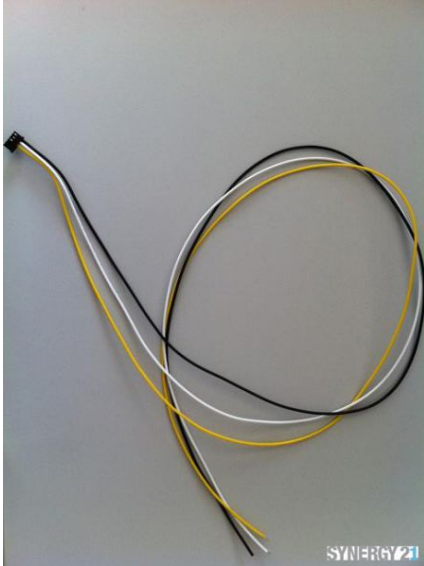

## Synergy 21 LED Prometheus Light Bar add. Connection cable dual white (CCT)

3-pole connection cable 100cm for Dualweiß Prometheus Light Bar