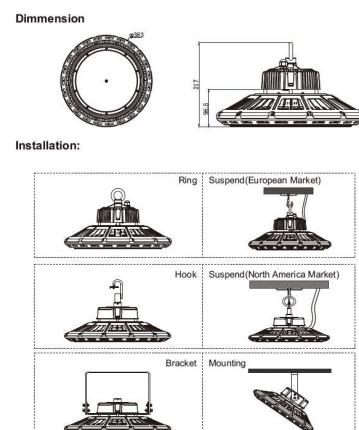

Synergy 21 LED wall light WL02 IP54 neutral white

kwh/1000h:	120,00
Lumens:	16000
Watt:	120,0
Nominal Service Life:	50000 Std.
Switching Cycles:	50000
Opt. Ambient Temperature.:	25 °C

AC 90-305V/50-60Hz
Dimmable: no
Power: 120 Watt
Luminous flux: 16000 lm
Efficiency: 135lm/W
Beam angle: 90°
CRI Ra: > 80
Light colour: neutral white
Kelvin: 4000K ± 10%
Operating temperature: -40 to +55°C
Protection class: IP65, IK10, "D" mark according to EN 60598-2-24
Weight: 4.8kg
Diameter: 260mm
Complete height: 177.5mm

Energy efficiency class: A++
kWh/1000h: 120

5 year guarantee
IES files available on request

Attributes

Attribute	Value
Abstrahlwinkel:	90
Betriebstemperatur:	-40 bis +55
CRI:	>80
Dimmbar:	nein
Grösse:	260*177,5
LED - Gehäusefarbe:	schwarz
LED - Gehäusematerial:	Aluminium
Lichtfarbe:	neutralweiß
Lichtfarbe in Kelvin:	4000
Lumen:	16000
Schutzklasse:	IP65, IK10
Volt:	230
Weight:	4.8 Kg
Warranty:	60.00 Months

Additional Images

Product Description

- 1, Compact and fasion design .Light weighted : 4.80kg
- 2, Philips 3030 LED as light source , CR>80Ra
- 3, MEAN WELL HBG Series power supply . PF>0.95
- 4, High lumen efficiency : 135lm/w
- 5, 5 years warranty .