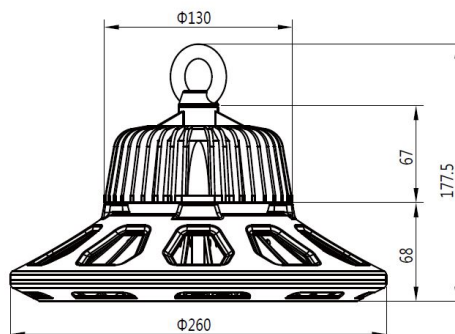

Product Description

1. 1, Compact and fasion design .Light weighted : 4.80kg
2. 2, Philips 3030 LED as light source , CR>80Ra
3. 3, MEAN WELL HBG Series power supply . PF>0.95
4. 4, High lumen efficiency : 135lm/w
5. 5, 5 years warranty .

Performance Summary

Input Power: 80W, 100W, 150W, 200W, 230W
CRI: >70Ra/80Ra
CCT: 3000k-6500K
Input Voltage:90-305Vac
Limited Warranty :5 years' warranty
High Efficacy Lifetime: 50000hours
Dimming:Non-dimmable & 1-10V Dimmable
Working Temperature : - 20°C – +45 °C(Amb)

Accessories

Part No.	Name
139691	Synergy 21 LED Spot Pendelleuchte UFO zub. Radar Kit M
142946	Synergy 21 LED spot pendant light UFO add. Wall bracket for UFO size M bracket long
142945	Synergy 21 LED spot pendant light UFO add. Wall bracket for UFO size M bracket short
144401	Synergy 21 LED Spot Pendelleuchte UFO zub. Ballschutzkorb M
148950	Synergy 21 LED Spot Pendelleuchte UFO zub. Lampenschirm M
148726	Synergy 21 - Waterproof connector 1:1