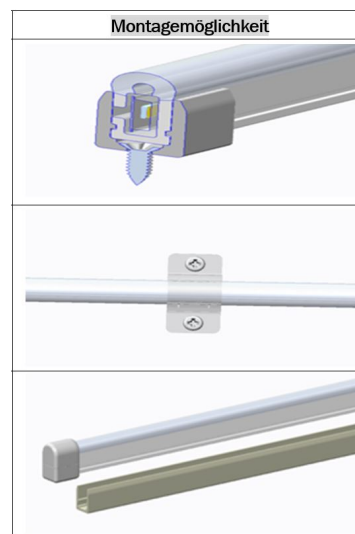

Accessories

Part No.	Name
153195	Synergy 21 LED Flex Strip NEON SB add. Connection straight
153201	Synergy 21 LED Flex Strip NEON SB add. clamp
153203	Synergy 21 LED Flex Strip NEON SB add. rail
153204	Synergy 21 LED Flex Strip NEON SB + TB add. connection cable
125198	Mean Well Power Supply - 24V 150W IP67
93682	Mean Well Power Supply - 24V 150W Dimmable IP65