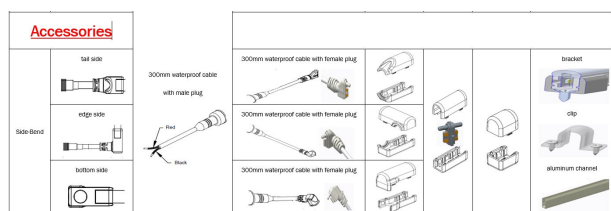

Accessories

Part No.	Name
153195	Synergy 21 LED Flex Strip NEON SB add. Connection straight
153201	Synergy 21 LED Flex Strip NEON SB add. clamp
153203	Synergy 21 LED Flex Strip NEON SB add. rail
153204	Synergy 21 LED Flex Strip NEON SB + TB add. connection cable
125198	Mean Well Power Supply - 24V 150W IP67
93682	Mean Well Power Supply - 24V 150W Dimmable IP65